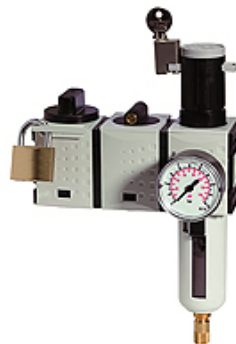

# K-WTST SAFETY BK SCHA AN FILR HANSA

SAFETY service unit sets, comprising a ball valve with silencer, start-up valve and filter regulator

**HANSA FLEX**

## Caratteristiche

Pressione d'ingresso	2.5 - 16 bar
Pressione d'uscita	0.5 - 8 bar
Campo della temperatura:	-10 °C to +50 °C
Mezzi	Aria compressa
Materiale di tenuta	NBR
Filettatura attacco	Material: Die-cast zinc
Serbatoio	Polycarbonate (with bayonet lock) and bowl guard
Elemento filtrante	Cellpor (PE) 5 µm
Alloggiamento	Material: Grivory® (PA 66)
Membrana	NBR
Consumo proprio d'aria	Max. 1.5 l/min (depending on secondary pressure)
Misurazione del valore della portata	At P1 = 10 bar, P2 = 6.3 bar and pressure drop $\Delta p = 1$ bar
Attacco sfiato Rubinetto a sfera	Silencer

## Descrizione

These compressed air service unit sets, comprising a ball valve with silencer, a start-up valve and one out of a pressure regulator, filter regulator or service unit, meet even the strictest requirements for operating reliability and accident prevention!