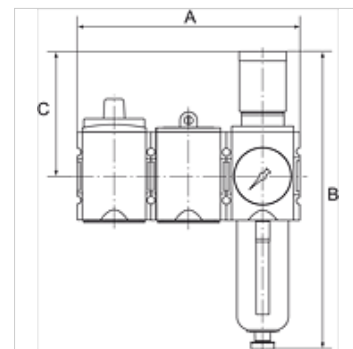

K-WTST SAFETY BK SCHA AN FILR HANSA

SAFETY service unit sets, comprising a ball valve with silencer, start-up valve and filter regulator

HANSA FLEX

Caratteristiche

Pressione d'ingresso	2.5 - 16 bar
Pressione d'uscita	0.5 - 8 bar
Campo della temperatura:	-10 °C to +50 °C
Mezzi	Aria compressa
Materiale di tenuta	NBR
Filettatura attacco	Material: Die-cast zinc
Serbatoio	Polycarbonate (with bayonet lock) and bowl guard
Elemento filtrante	Cellpor (PE) 5 µm
Alloggiamento	Material: Grivory® (PA 66)
Membrana	NBR
Consumo proprio d'aria	Max. 1.5 l/min (depending on secondary pressure)
Misurazione del valore della portata	At P1 = 10 bar, P2 = 6.3 bar and pressure drop $\Delta p = 1$ bar
Attacco sfiato Rubinetto a sfera	Silencer

Nota

Altri dati su richiesta.

Descrizione

These compressed air service unit sets, comprising a ball valve with silencer, a start-up valve and one out of a pressure regulator, filter regulator or service unit, meet even the strictest requirements for operating reliability and accident prevention!