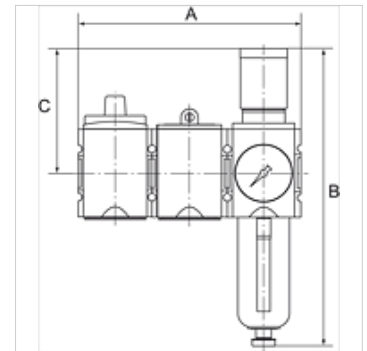

K-WTST SAFETY BK SCHA AN FILR HANSA

SAFETY service unit sets, comprising a ball valve with silencer, start-up valve and filter regulator

HANSA FLEX

Caratteristiche

Pressione d'ingresso	2.5 - 16 bar
Pressione d'uscita	0.5 - 8 bar
Campo della temperatura:	-10 °C to +50 °C
Mezzi	Aria compressa
Materiale di tenuta	NBR
Filettatura attacco	Material: Die-cast zinc
Serbatoio	Polycarbonate (with bayonet lock) and bowl guard
Elemento filtrante	Cellpor (PE) 5 µm
Alloggiamento	Material: Grivory® (PA 66)
Membrana	NBR
Consumo proprio d'aria	Max. 1.5 l/min (depending on secondary pressure)
Misurazione del valore della portata	At P1 = 10 bar, P2 = 6.3 bar and pressure drop $\Delta p = 1$ bar
Attacco sfiato Rubinetto a sfera	Silencer

Nota

Altri dati su richiesta.

Descrizione

These compressed air service unit sets, comprising a ball valve with silencer, a start-up valve and one out of a pressure regulator, filter regulator or service unit, meet even the strictest requirements for operating reliability and accident prevention!