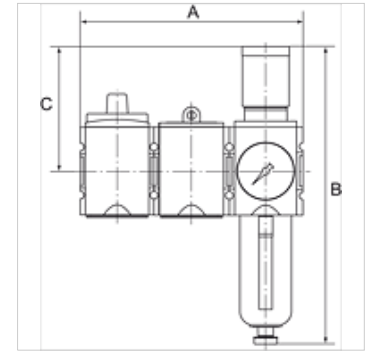

K-WTST SAFETY BK SCHA AN FILR HANSA

SAFETY service unit sets, comprising a ball valve with silencer, start-up valve and filter regulator

HANSA FLEX

Caratteristiche

Pressione d'ingresso	2.5 - 16 bar
Pressione d'uscita	0.5 - 8 bar
Campo della temperatura:	-10 °C to +50 °C
Mezzi	Aria compressa
Materiale di tenuta	NBR
Filettatura attacco	Material: Die-cast zinc
Serbatoio	Polycarbonate (with bayonet lock) and bowl guard
Elemento filtrante	Cellpor (PE) 5 µm
Alloggiamento	Material: Grivory® (PA 66)
Membrana	NBR
Consumo proprio d'aria	Max. 1.5 l/min (depending on secondary pressure)
Misurazione del valore della portata	At P1 = 10 bar, P2 = 6.3 bar and pressure drop $\Delta p = 1$ bar
Attacco sfiato Rubinetto a sfera	Silencer

Nota

Altri dati su richiesta.

Descrizione

These compressed air service unit sets, comprising a ball valve with silencer, a start-up valve and one out of a pressure regulator, filter regulator or service unit, meet even the strictest requirements for operating reliability and accident prevention!