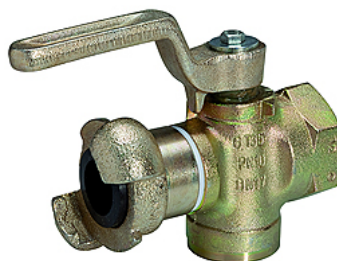

# K-BKR ECKFORM KUPP IG

Plug valves with coupling, one side sealing, female threaded, with lever stop and exhaust

**HANSA FLEX**

## Articolo

Denominazione	Attacco	DN	H (mm)	L (mm)	SW (mm)
K- 07 35 05 41	G 1/2	15	93,0	131,0	41
K- 07 35 05 42	G 3/4	17	93,0	124,0	41
K- 07 35 05 40	G 1	17	93,0	124,0	41