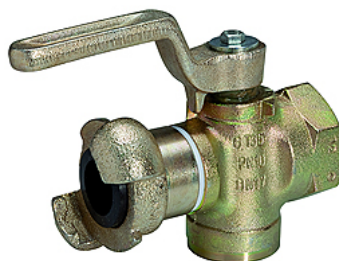

# K-BKR ECKFORM KUPP IG

Plug valves with coupling, one side sealing, female threaded, with lever stop and exhaust

**HANSA FLEX**

## Articolo

Denominazione	Attacco	DN	H (mm)	L (mm)	SW (mm)
K- 07 35 05 41	G 1/2	15	93,0	131,0	41
K- 07 35 05 42	G 3/4	17	93,0	124,0	41
K- 07 35 05 40	G 1	17	93,0	124,0	41