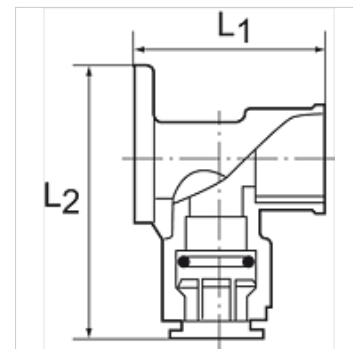

K-WANDWINKEL MS

wall elbows, brass

HANSA FLEX

Caratteristiche

Materiale di tenuta	NBR
Materiale	Ottone

Informazioni supplementari

A detailed brochure containing installation instructions and information about pipe sizing is available for this product range

Articolo

Denominazione	Filetto	per \varnothing esterno del tubo	L1 (mm)	L2 (mm)
K- 07 10 08 65	1/2 BSP	15 mm	47,0	66,4
K- 07 10 08 66	3/4 BSP	22 mm	52,0	79,0