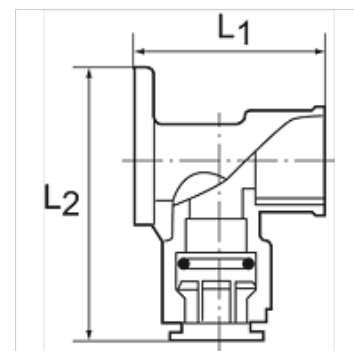

K-WANDWINKEL MS

wall elbows, brass

HANSA FLEX

Caratteristiche

Materiale di tenuta	NBR
Materiale	Ottone

Informazioni supplementari

A detailed brochure containing installation instructions and information about pipe sizing is available for this product range

Articolo

Denominazione	Filetto	per \varnothing esterno del tubo	L1 (mm)	L2 (mm)
K- 07 10 08 65	1/2 BSP	15 mm	47,0	66,4
K- 07 10 08 66	3/4 BSP	22 mm	52,0	79,0