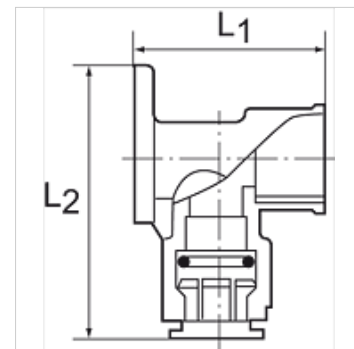

K-WANDWINKEL MS

wall elbows, brass

HANSA FLEX

Caratteristiche

| | |
|---------------------|--------|
| Materiale di tenuta | NBR |
| Materiale | Ottone |

Informazioni supplementari

A detailed brochure containing installation instructions and information about pipe sizing is available for this product range

Articolo

| Denominazione | Filetto | per \varnothing esterno del tubo | L1 (mm) | L2 (mm) |
|----------------|---------|------------------------------------|------------|------------|
| K- 07 10 08 65 | 1/2 BSP | 15 mm | 47,0 | 66,4 |
| K- 07 10 08 66 | 3/4 BSP | 22 mm | 52,0 | 79,0 |