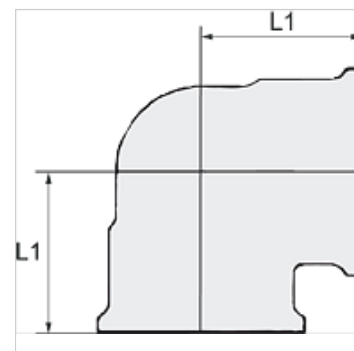

K-W90 STUECK IG IG

90° elbows, female/female

HANSA FLEX

Caratteristiche

Pressione d'esercizio max. 10 bar

Temperatura d'esercizio Max. 90 °C

Nota

Altri dati su richiesta.

Articolo

Denominazione	Filetto	L1 (mm)
K- 07 40 45 45	G 1/8	17,5
K- 07 40 45 46	G 1/4	17,5
K- 07 40 45 47	G 3/8	20,0
K- 07 40 45 48	G 1/2	25,0
K- 07 40 45 49	G 3/4	30,0
K- 07 40 45 50	G 1	33,0
K- 07 40 45 51	G 1 1/4	45,0
K- 07 40 45 52	G 1 1/2	48,0
K- 07 40 45 53	G 2	60,0