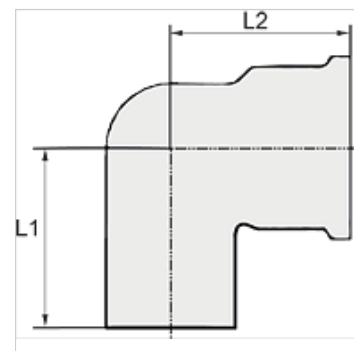

K-W90 STUECK IG AG

90° elbows, female/male

HANSA FLEX

Caratteristiche

Pressione d'esercizio max. 10 bar

Temperatura d'esercizio Max. 90 °C

Nota

Altri dati su richiesta.

Articolo

Denominazione	Filetto	L1 (mm)	L2 (mm)
K- 07 40 45 54	G 1/4	28,0	17,5
K- 07 40 45 55	G 3/8	28,0	28,0
K- 07 40 45 56	G 1/2	35,0	35,0
K- 07 40 45 57	G 3/4	38,0	38,0
K- 07 40 45 58	G 1	42,0	42,0
K- 07 40 40 88	G 1 1/4	55,0	55,0
K- 07 40 45 60	G 1 1/2	60,0	60,0
K- 07 40 45 61	G 2	69,0	69,0