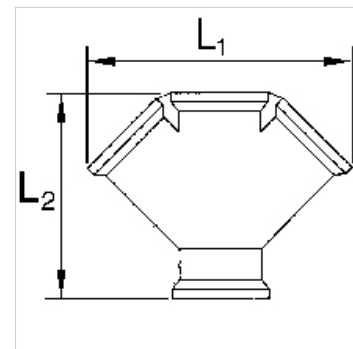

# K-VT 2-3 FACH MS BL

Distributors, 2 or 3 outlets, brass

**HANSA FLEX**

## Caratteristiche

Pressione d'esercizio max. 10 bar

Materiale Brass with a bare metal surface

## Articolo

| Denominazione  | Filetto      | Outlets    | L1<br>(mm) | L2<br>(mm) |
|----------------|--------------|------------|------------|------------|
| K- 07 40 40 16 | G 3/8 female | 2 x female | 53,5       | 50,0       |
| K- 07 40 40 17 | G 1/2 female | 2 x female | 58,5       | 54,0       |
| K- 07 40 40 18 | G 3/8 female | 3 x female | 78,5       | 61,0       |
| K- 07 40 40 19 | G 1/2 female | 3 x female | 87,7       | 69,0       |