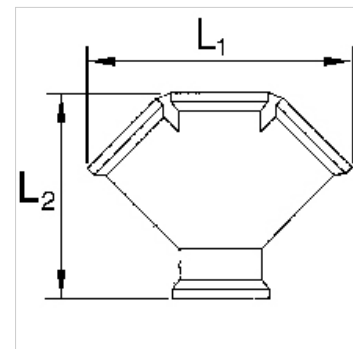

# K-VT 2-3 FACH MS BL

Distributors, 2 or 3 outlets, brass

**HANSA FLEX**

## Caratteristiche

Pressione d'esercizio max. 10 bar

Materiale Brass with a bare metal surface

## Articolo

Denominazione	Filetto	Outlets	L1 (mm)	L2 (mm)
K- 07 40 40 16	G 3/8 female	2 x female	53,5	50,0
K- 07 40 40 17	G 1/2 female	2 x female	58,5	54,0
K- 07 40 40 18	G 3/8 female	3 x female	78,5	61,0
K- 07 40 40 19	G 1/2 female	3 x female	87,7	69,0