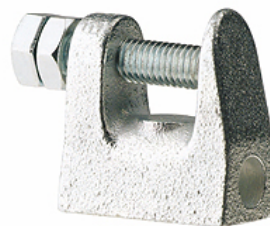

# K-KLEMMBUEGEL IG

Clamp strap with female thread

**HANSA FLEX**

## Caratteristiche

**Materiale** nickel plated iron