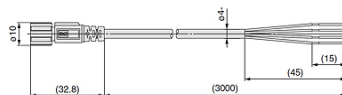

K-ANSCHLUSSKABEL STECKER PF3W

connecting cable with M8-connector PF3W

HANSA FLEX

Caratteristiche

Cavo I/O	without connection cable
Serie	PF3W
Altri dati	Accessories for Digital Flow Switch PF3W

Descrizione

Connection cable with M8 plug, series PF3W, 4-wire, cable length 3.00 m

Articolo

Denominazione	Definizione
K- 07 60 00 25	Connection cable with M8-plug