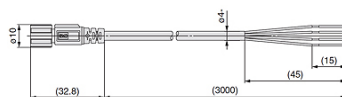

## Descrizione

Connection cable with M8 plug, series PF3W, 4-wire, cable length 3.00 m