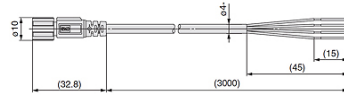

## Descrizione

Connection cable with M8 plug, series PF3W, 4-wire, cable length 3.00 m