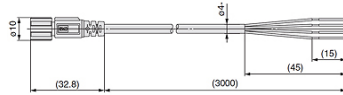

K-ANSCHLUSSKABEL STECKER PF3W

connecting cable with M8-connector PF3W

HANSA FLEX

Caratteristiche

Cavo I/O	without connection cable
Serie	PF3W
Altri dati	Accessories for Digital Flow Switch PF3W

Descrizione

Connection cable with M8 plug, series PF3W, 4-wire, cable length 3.00 m

Articolo

Denominazione	Definizione
K- 07 60 00 25	Connection cable with M8-plug