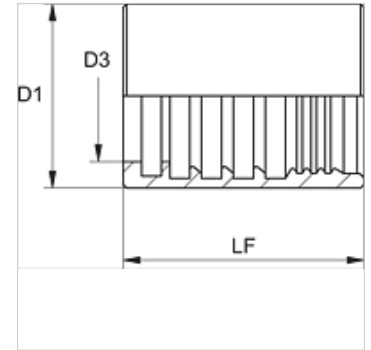

## Prekė

Pavadinimas	DN*	Dydis	Colis	D1 (mm)	D3 (mm)	LF (mm)
PHY 706 VA	6	4	1/4"	18,0	10,5	34,5
PHY 708 VA	8	5	5/16"	19,0	12,0	34,5
PHY 710 VA	10	6	3/8"	22,0	14,0	35,0
PHY 713 VA	12	8	1/2"	25,0	17,2	37,0
PHY 716 VA	16	10	5/8"	30,0	20,5	40,0
PHY 720 VA	19	12	3/4"	33,0	24,3	45,0
PHY 725 VA	25	16	1"	40,0	30,5	50,0