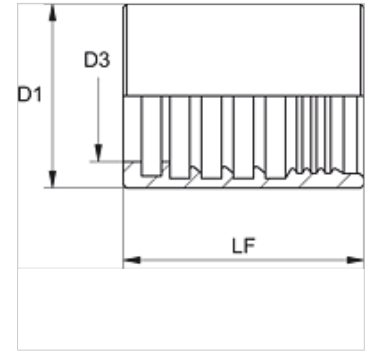

## Prekė

Pavadinimas	DN*	Dydis	Colis	D1 (mm)	D3 (mm)	LF (mm)
PHY 706 VA	6	4	1/4"	18,0	10,5	34,5
PHY 708 VA	8	5	5/16"	19,0	12,0	34,5
PHY 710 VA	10	6	3/8"	22,0	14,0	35,0
PHY 713 VA	12	8	1/2"	25,0	17,2	37,0
PHY 716 VA	16	10	5/8"	30,0	20,5	40,0
PHY 720 VA	19	12	3/4"	33,0	24,3	45,0
PHY 725 VA	25	16	1"	40,0	30,5	50,0