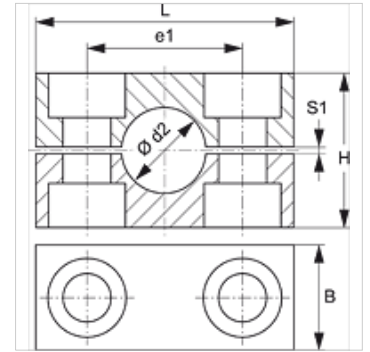

Aprašas

Rifliai apkabų viduje slopina smūgius ir vibraciją bei perima jėgas vamzdžio ašies kryptimi. Tarpas tarp dalių įtakoja vamzdžių įtempimą.

užsakymo nuorodos

1 vienetas = 2 apkabos pusės

Prekė

| Pavadinimas | Sąvaržos dydis | Vamzdžio išorinis Ø d2 (mm) | Vamzdžio išorinis Ø d2 | B (mm) | e1 (mm) | H (mm) | L (mm) | S1 (mm) |
|---------------|----------------|-----------------------------|------------------------|--------|---------|--------|--------|---------|
| SRS 3006 VG | 1 | 6,0 | - | 30 | 33 | 32 | 56 | 2 |
| SRS 3008 VG | 1 | 8,0 | 5/16" | 30 | 33 | 32 | 56 | 2 |
| SRS 3010 VG | 1 | 10,0 | - | 30 | 33 | 32 | 56 | 2 |
| SRS 3012 VG | 1 | 12,0 | - | 30 | 33 | 32 | 56 | 2 |
| SRS 3012.7 VG | 1 | 12,7 | 1/2" | 30 | 33 | 32 | 56 | 2 |
| SRS 3013.5 VG | 1 | 13,5 | - | 30 | 33 | 32 | 56 | 2 |
| SRS 3014 VG | 1 | 14,0 | - | 30 | 33 | 32 | 56 | 2 |
| SRS 3015 VG | 1 | 15,0 | - | 30 | 33 | 32 | 56 | 2 |
| SRS 3016 VG | 1 | 16,0 | 5/8" | 30 | 33 | 32 | 56 | 2 |
| SRS 3017.2 VG | 1 | 17,2 | - | 30 | 33 | 32 | 56 | 2 |
| SRS 3018 VG | 1 | 18,0 | - | 30 | 33 | 32 | 56 | 2 |
| SRS 4019 VG | 2 | 19,0 | 3/4" | 30 | 45 | 48 | 71 | 2 |
| SRS 4020 VG | 2 | 20,0 | - | 30 | 45 | 48 | 71 | 2 |
| SRS 4021.3 VG | 2 | 21,3 | - | 30 | 45 | 48 | 71 | 2 |
| SRS 4022 VG | 2 | 22,0 | - | 30 | 45 | 48 | 71 | 2 |
| SRS 4023 VG | 2 | 23,0 | - | 30 | 45 | 48 | 71 | 2 |
| SRS 4025 VG | 2 | 25,0 | 1" | 30 | 45 | 48 | 71 | 2 |
| SRS 4026.9 VG | 2 | 26,9 | - | 30 | 45 | 48 | 71 | 2 |
| SRS 4028 VG | 2 | 28,0 | - | 30 | 45 | 48 | 71 | 2 |
| SRS 4030 VG | 2 | 30,0 | - | 30 | 45 | 48 | 71 | 2 |
| SRS 5030 VG | 3 | 30,0 | - | 30 | 60 | 60 | 86 | 2 |
| SRS 5032 VG | 3 | 32,0 | 1.1/4" | 30 | 60 | 60 | 86 | 2 |
| SRS 5033.7 VG | 3 | 33,7 | - | 30 | 60 | 60 | 86 | 2 |
| SRS 5035 VG | 3 | 35,0 | - | 30 | 60 | 60 | 86 | 2 |
| SRS 5038 VG | 3 | 38,0 | 1.1/2" | 30 | 60 | 60 | 86 | 2 |
| SRS 5040 VG | 3 | 40,0 | - | 30 | 60 | 60 | 86 | 2 |
| SRS 5042 VG | 3 | 42,0 | - | 30 | 60 | 60 | 86 | 2 |
| SRS 6038 VG | 4 | 38,0 | 1.1/2" | 45 | 90 | 90 | 117 | 3 |
| SRS 6040 VG | 4 | 40,0 | - | 45 | 90 | 90 | 117 | 3 |
| SRS 6042 VG | 4 | 42,0 | - | 45 | 90 | 90 | 117 | 3 |
| SRS 6045 VG | 4 | 45,0 | - | 45 | 90 | 90 | 117 | 3 |
| SRS 6048.3 VG | 4 | 48,3 | - | 45 | 90 | 90 | 117 | 3 |
| SRS 6050 VG | 4 | 50,0 | - | 45 | 90 | 90 | 117 | 3 |
| SRS 6051 VG | 4 | 51,0 | 2" | 45 | 90 | 90 | 117 | 3 |
| SRS 6052 VG | 4 | 52,0 | - | 45 | 90 | 90 | 117 | 3 |
| SRS 6055 VG | 4 | 55,0 | - | 45 | 90 | 90 | 117 | 3 |
| SRS 6057 VG | 4 | 57,0 | 2.1/4" | 45 | 90 | 90 | 117 | 3 |
| SRS 6060.3 VG | 4 | 60,3 | - | 45 | 90 | 90 | 117 | 3 |
| SRS 6063 VG | 4 | 63,0 | 2.1/2" | 45 | 90 | 90 | 117 | 3 |
| SRS 6065 VG | 4 | 65,0 | - | 45 | 90 | 90 | 117 | 3 |
| SRS 6070 VG | 4 | 70,0 | - | 45 | 90 | 90 | 117 | 3 |