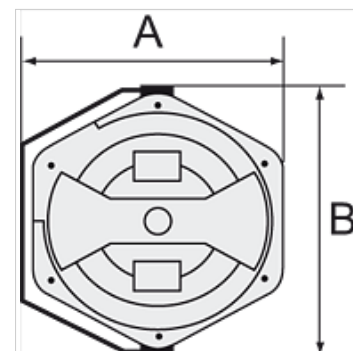

# K-ELEKTRO-KABELAUFROLL POM

Electrical cable reels (POM) easy mounting on the wall or ceiling

**HANSA FLEX**

## Savybės

Kabelis	PVC 3 x 1.5 mm <sup>2</sup>
Srovės stipris	Max. 16 A
Jungtis	SchuKo plug
Galios sąnaudos	Max. 1000 W (fully wound), max. 3500 W (fully unwound)

## Aprašas

Closed, rugged, impact-resistant housing made of POM. Includes a thermal circuit breaker. In case of overloading, a thermal overload protective circuit cuts off the electrical power supply automatically.

## Prekė

Pavadinimas	A (mm)	B (mm)	Ilgis (m)	Įtampa
K- 07 10 03 46	394,5	436,0	10	max. 230V
K- 07 10 03 47	394,5	436,0	17	max. 230V