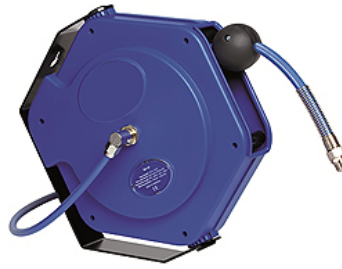

# K-SCHL-AUFROLLER LUFT

Hose reels for compressed air

**HANSA FLEX**

## Savybės

Žarnos medžiaga	Braided polyurethane
Darbinis slėgis	Max. 16 bar; 13.5 x 9.5 mm hose: max. 12 bar
Darbinė temperatūra	-20 °C to +60 °C
Pasukimo kampas	300°

## Aprašas

For easy mounting on the wall or ceiling. Closed, rugged, impact-resistant housing made of POM, supply/outlet R 1/4 male thread and lightweight, hard-wearing, oil-resistant polyurethane hose. Incl. 2 m feeder hose (not Art. K-07100618).