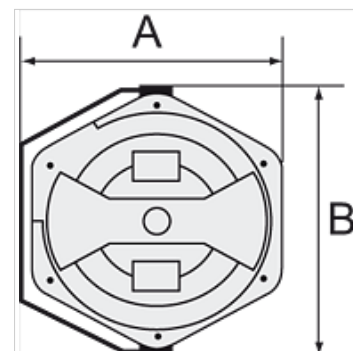

## Savybės

**Žarnos medžiaga** Braided polyurethane

**Darbinis slėgis** maks. 12 bar

**Darbinė temperatūra** -20 °C to +60 °C

**Pasukimo kampas** 300°

## Aprašas

Specially designed to ensure a high flow capacity. Easy mounting on the wall or ceiling. Closed, rugged, impact-resistant housing made of POM, supply/outlet R 1/4 male thread and lightweight, hard-wearing, oil-resistant polyurethane hose. Incl. 2 m feeder hose.

## Prekė

Pavadinimas	Žarnos matmuo	A (mm)	B (mm)	Žarnos ilgis (m)
K- 07 10 06 14	16 mm x 11 mm	394,5	436,0	10