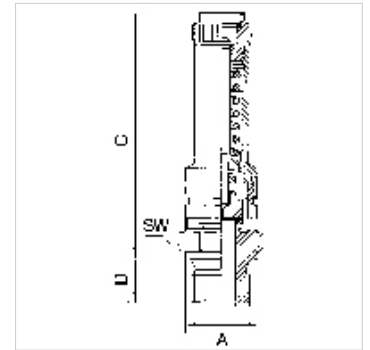

K-SHV DN10

Safety valves DN 10

Savybės

Darbinis slėgis	see operating pressure
Darbinė temperatūra	-25 °C to +180 °C
Tarpikliai	FKM
Slėginė spyruoklė	Stainless steel
Korpusas	Brass
Daugiau duomenų	User manual on request

Nuoroda

G thread acc. to DIN EN ISO 228-1, with ISO flange plate (acc. to ISO 5211)

Aprašas

For compressed air and non-toxic, non-flammable gases, cannot be used for liquids due to free blow-off, not suitable for steam. These valves are TÜV approved and have a TÜV type test number.

Papildoma informacija

Important information: These valves are type-tested and are only allowed to be delivered with a fixed setting.

Prekė

Pavadinimas	Sriegis	Atsako slėgis	A (mm)	C (mm)	D (mm)	SW (mm)
K- 07 30 03 60	G 3/8"	0.2 bar	22,0	75,0	12,0	27
K- 07 30 03 61	G 3/8"	0.25 bar	22,0	75,0	12,0	27
K- 07 30 03 62	G 3/8"	0.3 bar	22,0	75,0	12,0	27
K- 07 30 03 63	G 3/8"	0.4 bar	22,0	75,0	12,0	27
K- 07 30 03 64	G 3/8"	0.5 bar	22,0	75,0	12,0	27
K- 07 30 03 65	G 3/8"	0.6 bar	22,0	75,0	12,0	27
K- 07 30 03 66	G 3/8"	0.7 bar	22,0	75,0	12,0	27
K- 07 30 03 67	G 3/8"	0.8 bar	22,0	75,0	12,0	27
K- 07 30 03 68	G 3/8"	1.0 bar	22,0	75,0	12,0	27
K- 07 30 03 69	G 3/8"	1.1 bar	22,0	75,0	12,0	27
K- 07 30 03 70	G 3/8"	1.2 bar	22,0	75,0	12,0	27
K- 07 30 03 71	G 3/8"	1.3 bar	22,0	75,0	12,0	27
K- 07 30 03 72	G 3/8"	1.5 bar	22,0	75,0	12,0	27
K- 07 30 03 73	G 3/8"	1.7 bar	22,0	75,0	12,0	27
K- 07 30 03 74	G 3/8"	1.8 bar	22,0	75,0	12,0	27
K- 07 30 03 97	G 3/8"	2.0 bar	22,0	75,0	12,0	27
K- 07 30 03 98	G 3/8"	2.1 bar	22,0	75,0	12,0	27
K- 07 30 03 99	G 3/8"	2.3 bar	22,0	75,0	12,0	27
K- 07 30 04 00	G 3/8"	2.5 bar	22,0	75,0	12,0	27
K- 07 30 04 01	G 3/8"	2.6 bar	22,0	75,0	12,0	27
K- 07 30 04 02	G 3/8"	2.8 bar	22,0	75,0	12,0	27
K- 07 30 04 19	G 3/8"	3.0 bar	22,0	75,0	12,0	27
K- 07 30 04 20	G 3/8"	3.2 bar	22,0	75,0	12,0	27
K- 07 30 04 21	G 3/8"	3.3 bar	22,0	75,0	12,0	27
K- 07 30 04 22	G 3/8"	3.4 bar	22,0	75,0	12,0	27
K- 07 30 04 23	G 3/8"	3.5 bar	22,0	75,0	12,0	27
K- 07 30 04 24	G 3/8"	3.6 bar	22,0	75,0	12,0	27
K- 07 30 04 25	G 3/8"	3.8 bar	22,0	75,0	12,0	27
K- 07 30 04 26	G 3/8"	3.9 bar	22,0	75,0	12,0	27
K- 07 30 04 38	G 3/8"	4.0 bar	22,0	75,0	12,0	27
K- 07 30 04 40	G 3/8"	4.2 bar	22,0	75,0	12,0	27
K- 07 30 04 41	G 3/8"	4.4 bar	22,0	75,0	12,0	27
K- 07 30 04 42	G 3/8"	4.5 bar	22,0	75,0	12,0	27
K- 07 30 04 43	G 3/8"	4.6 bar	22,0	75,0	12,0	27
K- 07 30 04 44	G 3/8"	4.7 bar	22,0	75,0	12,0	27
K- 07 30 04 45	G 3/8"	4.9 bar	22,0	75,0	12,0	27
K- 07 30 04 51	G 3/8"	5.0 bar	22,0	75,0	12,0	27