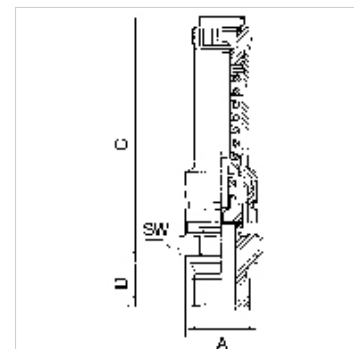

K-SHV DN10

Safety valves DN 10

Savybės

Darbinis slėgis	see operating pressure
Darbinė temperatūra	-25 °C to +180 °C
Tarpikliai	FKM
Slėginė spyruoklė	Stainless steel
Korpusas	Brass
Daugiau duomenų	User manual on request

Nuoroda

G thread acc. to DIN EN ISO 228-1, with ISO flange plate (acc. to ISO 5211)

Aprašas

For compressed air and non-toxic, non-flammable gases, cannot be used for liquids due to free blow-off, not suitable for steam. These valves are TÜV approved and have a TÜV type test number.

Papildoma informacija

Important information: These valves are type-tested and are only allowed to be delivered with a fixed setting.

Prekė

Pavadinimas	Sriegis	Atsako slėgis	A (mm)	C (mm)	D (mm)	SW (mm)
K- 07 30 03 60	G 3/8"	0.2 bar	22,0	75,0	12,0	27
K- 07 30 03 61	G 3/8"	0.25 bar	22,0	75,0	12,0	27
K- 07 30 03 62	G 3/8"	0.3 bar	22,0	75,0	12,0	27
K- 07 30 03 63	G 3/8"	0.4 bar	22,0	75,0	12,0	27
K- 07 30 03 64	G 3/8"	0.5 bar	22,0	75,0	12,0	27
K- 07 30 03 65	G 3/8"	0.6 bar	22,0	75,0	12,0	27
K- 07 30 03 66	G 3/8"	0.7 bar	22,0	75,0	12,0	27
K- 07 30 03 67	G 3/8"	0.8 bar	22,0	75,0	12,0	27
K- 07 30 03 68	G 3/8"	1.0 bar	22,0	75,0	12,0	27
K- 07 30 03 69	G 3/8"	1.1 bar	22,0	75,0	12,0	27
K- 07 30 03 70	G 3/8"	1.2 bar	22,0	75,0	12,0	27
K- 07 30 03 71	G 3/8"	1.3 bar	22,0	75,0	12,0	27
K- 07 30 03 72	G 3/8"	1.5 bar	22,0	75,0	12,0	27
K- 07 30 03 73	G 3/8"	1.7 bar	22,0	75,0	12,0	27
K- 07 30 03 74	G 3/8"	1.8 bar	22,0	75,0	12,0	27
K- 07 30 03 97	G 3/8"	2.0 bar	22,0	75,0	12,0	27
K- 07 30 03 98	G 3/8"	2.1 bar	22,0	75,0	12,0	27
K- 07 30 03 99	G 3/8"	2.3 bar	22,0	75,0	12,0	27
K- 07 30 04 00	G 3/8"	2.5 bar	22,0	75,0	12,0	27
K- 07 30 04 01	G 3/8"	2.6 bar	22,0	75,0	12,0	27
K- 07 30 04 02	G 3/8"	2.8 bar	22,0	75,0	12,0	27
K- 07 30 04 19	G 3/8"	3.0 bar	22,0	75,0	12,0	27
K- 07 30 04 20	G 3/8"	3.2 bar	22,0	75,0	12,0	27
K- 07 30 04 21	G 3/8"	3.3 bar	22,0	75,0	12,0	27
K- 07 30 04 22	G 3/8"	3.4 bar	22,0	75,0	12,0	27
K- 07 30 04 23	G 3/8"	3.5 bar	22,0	75,0	12,0	27
K- 07 30 04 24	G 3/8"	3.6 bar	22,0	75,0	12,0	27
K- 07 30 04 25	G 3/8"	3.8 bar	22,0	75,0	12,0	27
K- 07 30 04 26	G 3/8"	3.9 bar	22,0	75,0	12,0	27
K- 07 30 04 38	G 3/8"	4.0 bar	22,0	75,0	12,0	27
K- 07 30 04 40	G 3/8"	4.2 bar	22,0	75,0	12,0	27
K- 07 30 04 41	G 3/8"	4.4 bar	22,0	75,0	12,0	27
K- 07 30 04 42	G 3/8"	4.5 bar	22,0	75,0	12,0	27
K- 07 30 04 43	G 3/8"	4.6 bar	22,0	75,0	12,0	27
K- 07 30 04 44	G 3/8"	4.7 bar	22,0	75,0	12,0	27
K- 07 30 04 45	G 3/8"	4.9 bar	22,0	75,0	12,0	27
K- 07 30 04 51	G 3/8"	5.0 bar	22,0	75,0	12,0	27