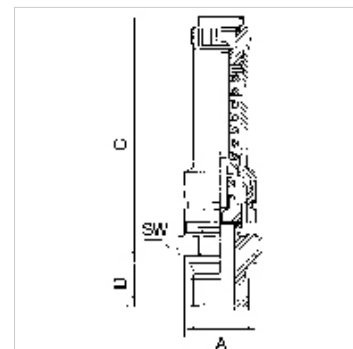

### Nuoroda

G thread acc. to DIN EN ISO 228-1, with ISO flange plate (acc. to ISO 5211)