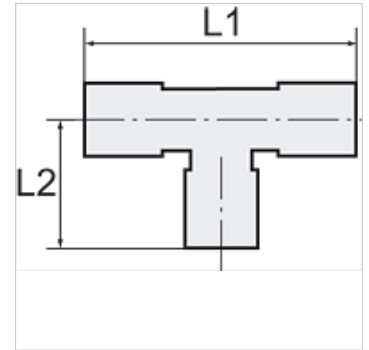

K-T-VERSCHR HS

Branch tees, pipe connection on all sides

HANSA FLEX

Savybės

Slėgio diapazonas Max. 60 bar

Temperatūra Max. 150 °C

Medžiaga Žalvaris, nikeluotas

Nuoroda

Daugiau duomenų pagal užklausimą.

Prekė

Pavadinimas	Vamzdžio išorinis Ø	L1 (mm)	L2 (mm)	SW (rakto dydis)	SW1 (mm)
K- 07 40 19 95	4 mm	44,0	21,0	9 mm	10
K- 07 40 19 96	6 mm	46,0	23,0	9 mm	12
K- 07 40 19 97	8 mm	48,0	24,0	11 mm	14
K- 07 40 19 98	10 mm	64,0	32,0	13 mm	19
K- 07 40 19 99	12 mm	69,0	34,5	15 mm	22
K- 07 40 20 00	15 mm	76,0	38,0	17 mm	27
K- 07 40 20 01	18 mm	88,0	44,0	22 mm	32