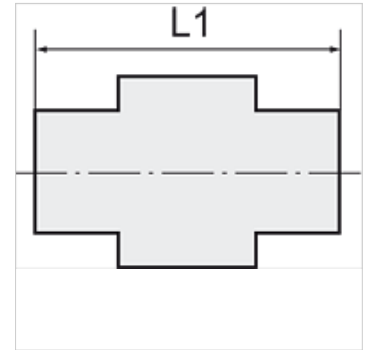

# K-XVM ZYL 1

Male connectors, parallel male thread

**HANSA FLEX**

## Prekė

Pavadinimas	Sriegis	žarnai	L1 (mm)	SW (rakto dydis)
K- 07 40 30 03	M 5	5 mm / 3 mm	20,0	8 mm
K- 07 40 30 04	G 1/8	6 mm / 4 mm	27,0	14 mm
K- 07 40 30 05	G 1/8	8 mm / 6 mm	29,0	14 mm
K- 07 40 30 06	G 1/4	6 mm / 4 mm	29,0	17 mm
K- 07 40 30 07	G 1/4	8 mm / 6 mm	31,0	17 mm
K- 07 40 30 08	G 1/4	10 mm / 8 mm	33,0	17 mm
K- 07 40 30 09	G 3/8	8 mm / 6 mm	33,0	19 mm
K- 07 40 30 10	G 3/8	10 mm / 8 mm	35,0	19 mm
K- 07 40 30 11	G 3/8	12 mm / 9 mm	35,0	19 mm
K- 07 40 30 12	G 1/2	10 mm / 8 mm	36,0	24 mm
K- 07 40 30 13	G 1/2	12 mm / 9 mm	36,0	24 mm