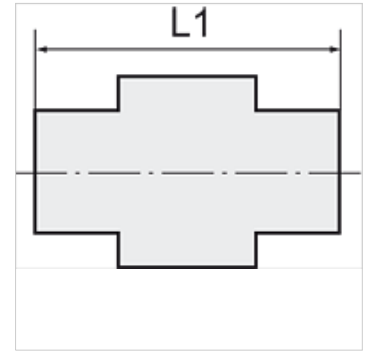

# K-XVM ZYL 1

Male connectors, parallel male thread

**HANSA FLEX**

## Prekė

Pavadinimas	Sriegis	žarnai	L1 (mm)	SW (rakto dydis)
K- 07 40 30 03	M 5	5 mm / 3 mm	20,0	8 mm
K- 07 40 30 04	G 1/8	6 mm / 4 mm	27,0	14 mm
K- 07 40 30 05	G 1/8	8 mm / 6 mm	29,0	14 mm
K- 07 40 30 06	G 1/4	6 mm / 4 mm	29,0	17 mm
K- 07 40 30 07	G 1/4	8 mm / 6 mm	31,0	17 mm
K- 07 40 30 08	G 1/4	10 mm / 8 mm	33,0	17 mm
K- 07 40 30 09	G 3/8	8 mm / 6 mm	33,0	19 mm
K- 07 40 30 10	G 3/8	10 mm / 8 mm	35,0	19 mm
K- 07 40 30 11	G 3/8	12 mm / 9 mm	35,0	19 mm
K- 07 40 30 12	G 1/2	10 mm / 8 mm	36,0	24 mm
K- 07 40 30 13	G 1/2	12 mm / 9 mm	36,0	24 mm