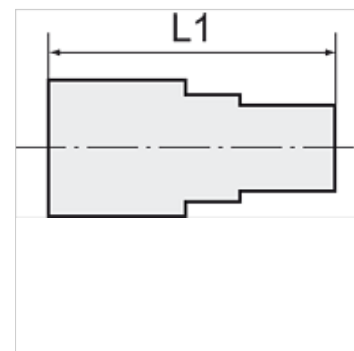

# K-GAM IG 5

Female connectors, parallel female thread

**HANSA FLEX**

## Prekė

Pavadinimas	Sriegis	žarnai	L1 (mm)	SW (rakto dydis)
K- 07 40 30 14	G 1/4	6 mm / 4 mm	25,0	17 mm
K- 07 40 30 15	G 1/4	8 mm / 6 mm	25,0	17 mm