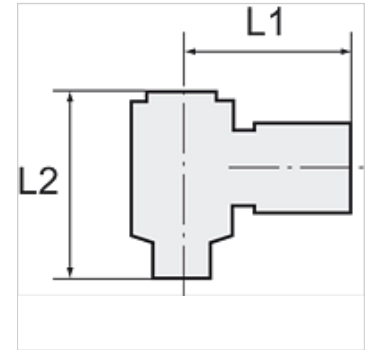

# K-SCHWENKTUELLE MS

Swivel hose fittings, parallel male thread

**HANSA FLEX**

## Savybės

|                       |   |
|-----------------------|---|
| Darbinis slėgis       | 10 bar  |
| Medžiagos temperatūra | max. +90 °C   |
| Aplinkos temperatūra  | Max. +90 °C   |
| Medžiaga              | Nickel-plated brass (banjo bolt), brass (ring nipple) |

## Nuoroda

The dimensions of the standard screw fittings may change slightly during the life of the catalogue as a result of optimisation processes.

Daugiau duomenų pagal užklausimą.

## Prekė

| Pavadinimas    | Sriegis | žarnai  | L1<br>(mm) | L2<br>(mm) | SW (rakto dydis) |
|----------------|---------|---------|------------|------------|------------------|
| K- 07 40 34 39 | G 1/8   | LW 4 mm | 26,0       | 28,0       | 14 mm            |
| K- 07 40 34 40 | G 1/8   | LW 6 mm | 26,0       | 28,0       | 14 mm            |
| K- 07 40 34 41 | G 1/4   | LW 6 mm | 28,0       | 29,0       | 17 mm            |
| K- 07 40 34 42 | G 1/4   | LW 9 mm | 28,0       | 30,5       | 17 mm            |
| K- 07 40 34 43 | G 3/8   | LW 6 mm | 30,0       | 32,0       | 22 mm            |
| K- 07 40 34 44 | G 3/8   | LW 9 mm | 30,0       | 32,0       | 22 mm            |