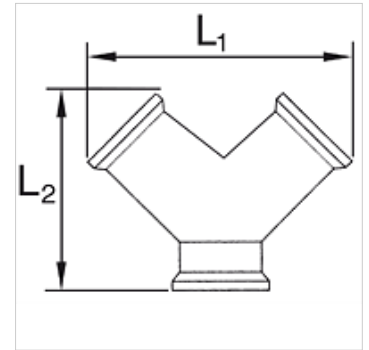

K-VT 2-FACH MS NI

Distributors, 2 outlets, nickel-plated brass

HANSA FLEX

Savybės

Darbinis slėgis maks. 10 bar

Medžiaga Žalvaris, nikeluotas

Nuoroda

Daugiau duomenų pagal užklausimą.

Prekė

Pavadinimas	Sriegis	Outlets	L1 (mm)	L2 (mm)
K- 07 40 40 14	G 1/8 male	2 x female	29,0	32,0
K- 07 40 40 15	G 1/4 male	2 x female	36,0	38,0
K- 07 40 45 63	G 3/8 male	2 x female	41,0	42,5
K- 07 40 45 62	G 1/2 male	2 x female	53,0	53,0
K- 07 40 45 66	G 1/8 female	2 x female	29,0	26,5
K- 07 40 40 82	G 1/4 female	2 x female	36,0	32,0
K- 07 40 40 85	G 3/8 female	2 x female	41,0	37,0
K- 07 40 40 86	G 1/2 female	2 x female	53,0	45,0