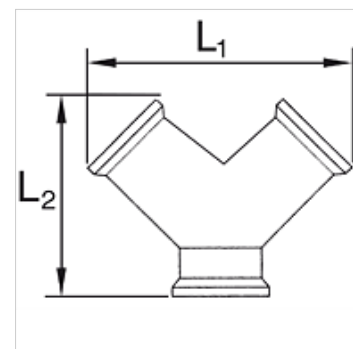

K-VT 2-FACH MS NI

Distributors, 2 outlets, nickel-plated brass

HANSA FLEX

Savybės

Darbinis slėgis	maks. 10 bar
Medžiaga	Žalvaris, nikeliuotas

Nuoroda

Daugiau duomenų pagal užklausimą.

Prekė

Pavadinimas	Sriegis	Outlets	L1 (mm)	L2 (mm)
K- 07 40 40 14	G 1/8 male	2 x female	29,0	32,0
K- 07 40 40 15	G 1/4 male	2 x female	36,0	38,0
K- 07 40 45 63	G 3/8 male	2 x female	41,0	42,5
K- 07 40 45 62	G 1/2 male	2 x female	53,0	53,0
K- 07 40 45 66	G 1/8 female	2 x female	29,0	26,5
K- 07 40 40 82	G 1/4 female	2 x female	36,0	32,0
K- 07 40 40 85	G 3/8 female	2 x female	41,0	37,0
K- 07 40 40 86	G 1/2 female	2 x female	53,0	45,0