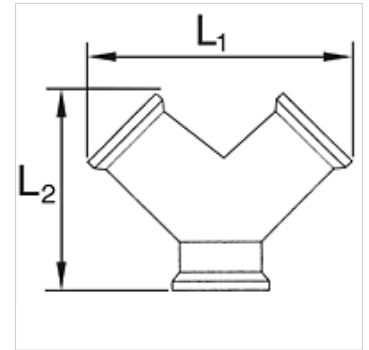

K-VT 2-FACH MS NI

Distributors, 2 outlets, nickel-plated brass

HANSA FLEX

Savybės

Darbinis slėgis maks. 10 bar

Medžiaga Žalvaris, nikeliuotas

Nuoroda

Daugiau duomenų pagal užklausimą.

Prekė

Pavadinimas	Sriegis	Outlets	L1 (mm)	L2 (mm)
K- 07 40 40 14	G 1/8 male	2 x female	29,0	32,0
K- 07 40 40 15	G 1/4 male	2 x female	36,0	38,0
K- 07 40 45 63	G 3/8 male	2 x female	41,0	42,5
K- 07 40 45 62	G 1/2 male	2 x female	53,0	53,0
K- 07 40 45 66	G 1/8 female	2 x female	29,0	26,5
K- 07 40 40 82	G 1/4 female	2 x female	36,0	32,0
K- 07 40 40 85	G 3/8 female	2 x female	41,0	37,0
K- 07 40 40 86	G 1/2 female	2 x female	53,0	45,0