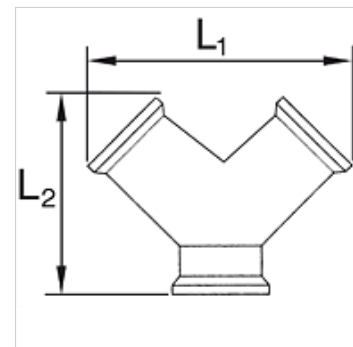

K-VT 2-FACH MS NI

Distributors, 2 outlets, nickel-plated brass

HANSA FLEX

Savybės

Darbinis slėgis maks. 10 bar

Medžiaga Žalvaris, nikeliuotas

Nuoroda

Daugiau duomenų pagal užklausimą.

Prekė

Pavadinimas	Sriegis	Outlets	L1 (mm)	L2 (mm)
K- 07 40 40 14	G 1/8 male	2 x female	29,0	32,0
K- 07 40 40 15	G 1/4 male	2 x female	36,0	38,0
K- 07 40 45 63	G 3/8 male	2 x female	41,0	42,5
K- 07 40 45 62	G 1/2 male	2 x female	53,0	53,0
K- 07 40 45 66	G 1/8 female	2 x female	29,0	26,5
K- 07 40 40 82	G 1/4 female	2 x female	36,0	32,0
K- 07 40 40 85	G 3/8 female	2 x female	41,0	37,0
K- 07 40 40 86	G 1/2 female	2 x female	53,0	45,0