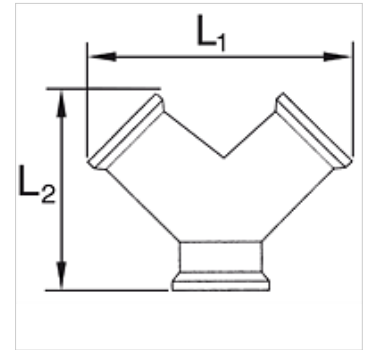

## Savybės

Darbinis slėgis maks. 10 bar

Medžiaga Žalvaris, nikeliuotas

## Prekė

Pavadinimas	Sriegis	Outlets	L1 (mm)	L2 (mm)
K- 07 40 40 14	G 1/8 male	2 x female	29,0	32,0
K- 07 40 40 15	G 1/4 male	2 x female	36,0	38,0
K- 07 40 45 63	G 3/8 male	2 x female	41,0	42,5
K- 07 40 45 62	G 1/2 male	2 x female	53,0	53,0
K- 07 40 45 66	G 1/8 female	2 x female	29,0	26,5
K- 07 40 40 82	G 1/4 female	2 x female	36,0	32,0
K- 07 40 40 85	G 3/8 female	2 x female	41,0	37,0
K- 07 40 40 86	G 1/2 female	2 x female	53,0	45,0