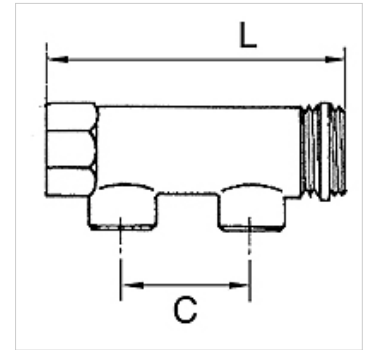

K-VTST 2 AB MS

Distributor pieces, brass, with 2 outlets

HANSA FLEX

Savybės

Jungtis	G 3/4 and G 1 incl. PTFE-sealing at outer thread, G 1 1/4 without sealing
Darbinis slėgis	maks. 10 bar

Nuoroda

Daugiau duomenų pagal užklausimą.

Aprašas

For assembling compressed air taps. End fittings with 1 x male and 1 x female thread, outlets optionally with male or female thread.

Prekė

Pavadinimas	Išėjimo jungtis	Įėjimo jungtis	C (mm)	L (mm)
K- 07 40 40 49	2 x 1/2 male	2 x 3/4	50,0	110,0
K- 07 40 40 50	2 x 1/2 female	2 x 3/4	50,0	110,0
K- 07 40 40 51	2 x 1/2 male	2 x 1	50,0	113,0
K- 07 40 40 52	2 x 1/2 female	2 x 1	50,0	113,0
K- 07 40 40 53	2 x 1/2 male	2 x 1 1/4	60,0	137,0
K- 07 40 40 54	2 x 1/2 female	2 x 1 1/4	60,0	137,0