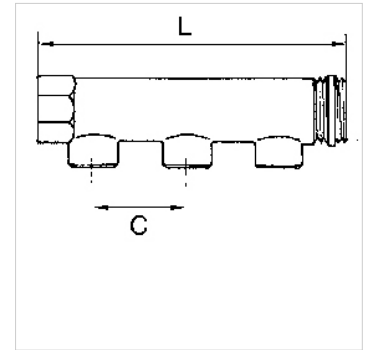

K-VTST 3 AB MS

Distributor pieces, brass, with 3 outlets

HANSA FLEX

Savybės

Jungtis	G 3/4 and G 1 incl. PTFE-sealing at outer thread, G 1 1/4 without sealing
Darbinis slėgis	maks. 10 bar

Nuoroda

Daugiau duomenų pagal užklausimą.

Aprašas

For assembling compressed air taps. End fittings with 1 x male and 1 x female thread, outlets optionally with male or female thread.

Prekė

Pavadinimas	Išėjimo jungtis	Įėjimo jungtis	C (mm)	L (mm)
K- 07 40 40 55	3 x 1/2 male	2 x 3/4	50,0	160,0
K- 07 40 40 56	3 x 1/2 female	2 x 3/4	50,0	160,0
K- 07 40 40 57	3 x 1/2 male	2 x 1	50,0	163,0
K- 07 40 40 58	3 x 1/2 female	2 x 1	50,0	163,0
K- 07 40 40 59	3 x 1/2 male	2 x 1 1/4	60,0	197,0
K- 07 40 40 60	3 x 1/2 female	2 x 1 1/4	60,0	197,0