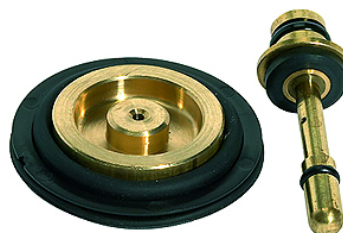

# K-VERSCHLEI-SATZ VARIOBLOC

Set of wearing parts

**HANSA FLEX**

## Aprašas

diaphragm, sealing cone, seal

## Prekė

Pavadinimas	Aprašymas
K- 07 25 16 92	Set of wearing parts (diaphragm, sealing cone, seal). Compatible with G 1/4, G 3/8
K- 07 25 16 93	Set of wearing parts (diaphragm, sealing cone, seal). Compatible with G 1/2, G 3/4, G 1