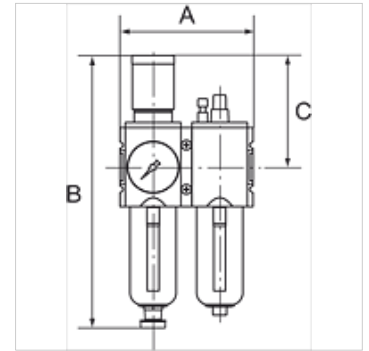

K-WTEH 2-TLG PC SCHU MANO HANSA

Service units, 2-piece with polycarbonate bowl, bowl guard and pressure gauge

HANSA FLEX

Savybės

Iėjimo slėgis	1.5 - 16 bar
Išėjimo slėgis	0.5 - 8 bar
Temperatūros diapazonas	-10 °C to +50 °C
Medžiagos	suslėgtas oras
Filtravimo blokas	5,00 µm
Jungties sriegiai	Material: Die-cast zinc
Rezervuaras	Polycarbonate (with bayonet lock)
Filtravimo elementas	Cellpor (PE)
Korpusas	Material: Grivory® (PA 66)
Membrana	NBR
Apsauginis krepšelis	Polyamide
Lašėjimo antgalis	PA
Savasis oro sunaudojimas	Max. 1.5 l/min (depending on secondary pressure)
Srauto reikšmės matavimas	At P1 = 10 bar, P2 = 6.3 bar and pressure drop $\Delta p = 1$ bar

Nuoroda

Daugiau duomenų pagal užklausimą.

Aprašas

Two or three-piece service units with excellent flow rates in modern design. Lockable diaphragm pressure regulator with secondary ventilation, oil can be filled without interrupting operation.

užsakymo nuorodos

The price does not include a key lock. Please order separately.

Prekė

Pavadinimas	Sriegis	Srautas (L/min)	A (mm)	B	C (mm)	Kondensato išleidimas
K- 07 25 14 77	G 1/4	1800	104,0	225,0 mm	95,5	Semi
K- 07 25 14 78	G 3/8	1800	104,0	225,0 mm	95,5	Semi
K- 07 25 14 79	G 3/8	3500	126,0	257,0 mm	110,0	Semi
K- 07 25 14 80	G 1/2	3500	126,0	257,0 mm	110,0	Semi
K- 07 25 14 81	G 3/4	12000	170,0	329,0 mm	137,0	Semi
K- 07 25 14 82	G 1	12000	170,0	329,0 mm	137,0	Semi
K- 07 25 14 83	G 1/4	1800	104,0	243,0 mm	95,5	Auto
K- 07 25 14 84	G 3/8	1800	104,0	243,0 mm	95,5	Auto
K- 07 25 14 85	G 3/8	3500	126,0	274,0 mm	110,0	Auto
K- 07 25 14 86	G 1/2	3500	126,0	274,0 mm	110,0	Auto
K- 07 25 14 87	G 3/4	12000	170,0	343,0 mm	137,0	Auto
K- 07 25 14 88	G 1	12000	170,0	343,0 mm	137,0	Auto

K-WTEH 2-TLG PC SCHU MANO HANSA

Service units, 2-piece with polycarbonate bowl, bowl guard and pressure gauge

HANSA FLEX
