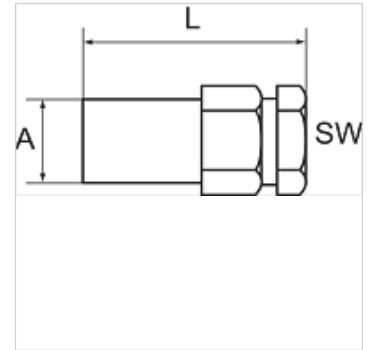

## Savybės

Įėjimo slėgis	Max. 18 bar
Temperatūros diapazonas	0 °C to +80 °C
Filtravimo blokas	36,00 µm
Filtras	Nickel-plated brass
Korpusas	Brass
Likusios dalys	NBR

## Prekė

Pavadinimas	Sriegis	A (mm)	L (mm)	SW (mm)
K- 07 25 05 72	G 1/8 female/female	16,0	36,0	17
K- 07 25 05 73	G 1/4 female/female	18,0	41,0	19
K- 07 25 05 74	G 3/8 female / female	22,0	53,0	24
K- 07 25 05 75	G 1/2 female/female	28,4	62,0	30
K- 07 25 05 76	G 1/8 female/male	16,0	36,0	17
K- 07 25 05 77	G 1/4 female/male	18,0	41,0	19
K- 07 25 05 78	G 3/8 female / male	22,0	53,0	24
K- 07 25 05 79	G 1/2 female/male	28,4	62,0	30