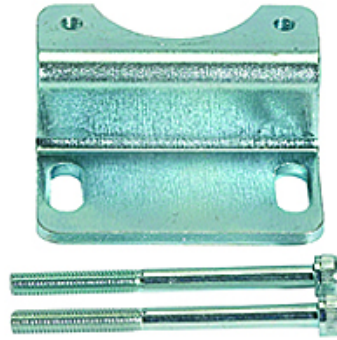

# K-HALTERBAUSATZ MULTIFIX

Holder

**HANSA FLEX**

## Aprašas

Holder

## Prekė

Pavadinimas	Aprašymas	Gaminio dydis
K- 07 25 01 90	Mounting bracket with 2 screws	1
K- 07 25 01 91	Mounting bracket with 2 screws	2
K- 07 25 01 92	Mounting bracket with 2 screws	3

## atsarginė dalis šiems gaminiams

K-DRG MULTIFIX	Pressure regulators
K-DRG PNEU FERNGEST MULTIFIX	Pressure regulators with pneumatic remote control
K-FI REGL PC-BEHAEL MANO MULTIFIX	Filter regulators with polycarbonate bowl and pressure gauge
K-FI REGL PC-BEHAEL S MANO MULTIFIX	Filter regulators with polycarbonate bowl, bowl guard and pressure gauge
K-FI REGL METALLBEHAE S MANO MULTIF	Filter regulators with metal bowl and sight glass, incl. pressure gauge
K-FI PC-BEHAELTER MULTIFIX	Filters with polycarbonate bowl
K-FI PC-BEHAELTER SCHUTZK MULTIFIX	Filters with polycarbonate bowl and bowl guard
K-FI METALLBEHAELTER SICHT MULTIFIX	Filters with metal bowl and sight glass
K-NEBELOELER PC-BEHAELTER MULTIFIX	Oil-mist lubricators with polycarbonate bowl
K-NEBELOELER PC-BEHAEL S MULTIFIX	Oil-mist lubricators with polycarbonate bowl and bowl guard
K-NEBELOEL METALLBEHAE S T MULTIFIX	Oil-mist lubricators with metal bowl and sight glass, metal sight dome
K-WTEH 2-TLG PC-BEHAEL MULTIFIX	Service units, 2-piece with polycarbonate bowl