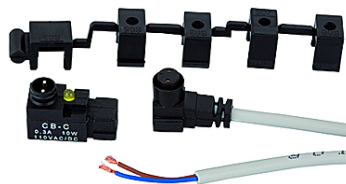

K-MAGNETSENSOREN-REED

Reed magnetic sensor (incl. 2.5 m cable)

HANSA FLEX

Prekė

Pavadinimas	Stūmoklio Ø	Apibrėžtis
K- 07 15 21 31	12 - 80 mm	Magnetic Reed sensors (incl. 2,5 m cable)

priedai šiems gaminiams

K-KURZH ZYL DOPPELW ACP	Short-stroke cylinders, double acting (magnetic, non-cushioned)
K-KURZH ZYL EINFACHW	Short-stroke cylinders, single-acting (magnetic)