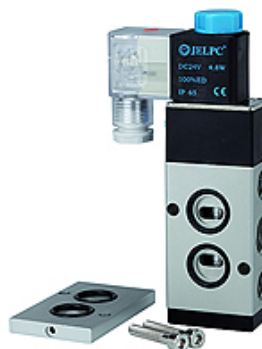

# K-WV 3/2 5/2 NAMUR LB

3/2 and 5/2-way spool valves with NAMUR style interface

**HANSA FLEX**

## Savybės

**Medžiagos** Air, neutral gases (filtered)

**Darbinis slėgis** 1.5 - 8 bar

**Darbinė temperatūra** +5 °C to +50 °C

**Elektros jungtis** Plug connector PG 9

**Korpusas** Aluminium

**Sandarinio medžiaga** NBR

## Aprašas

Pilot-operated 3/2 and 5/2-way spool valves with threaded ports and a NAMUR style interface. Combines high-quality design with a low price. By adding the conversion plate supplied with each valve, the device can be adapted to a 3/2-way function. The valve is turned on by a continuous signal. Turning off causes the piston to be returned to its initial position under pressure. Includes a manual operator as standard.