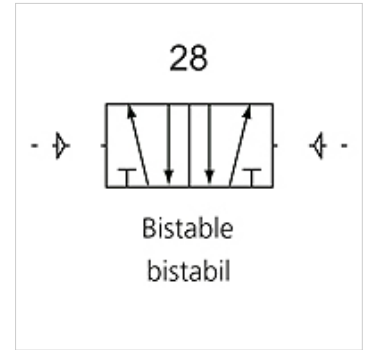

K-WV 5/2 BEIDS PNEU

5/2-way spool valves, double pneumatic

Savybės

Funkcija	5/2-way
Darbinis slėgis	2.5 - 10 bar; Max. vacuum 10 bar (external pilot air)
min. darbinis slėgis	2,5 bar
Temperatūros diapazonas	-10 °C to +60 °C
6 bar ir 10 bar srautas	1500 NI/min (G 1/4), 4600 NI/min (G 1/2)
Elektros jungtis	Coupler plug PG 9 - form B
Apsaugos rūšis	IP 65 (DIN 46244)
Korpusas	Anodised aluminium, blue
Stūmoklio stūmiklis	Stainless steel
Sandarinimo medžiaga	NBR

Nuoroda

Daugiau duomenų pagal užklausimą.

Aprašas

This valve design, featuring the Tapered Tee Seal®, offers the ability to run without lubrication and supports almost any compressed air quality. The valves are largely resistant to dirt and can thus also be used under extreme conditions without any problems. Leakage is now a thing of the past and the spool no longer sticks, even after long idle periods.

Prekė

Pavadinimas	Jungtis	DN	Jungimo schemas numeris	Valdymas
K- 07 15 02 19	G 1/4	8	28	
K- 07 15 02 20	G 1/2"	15	28	