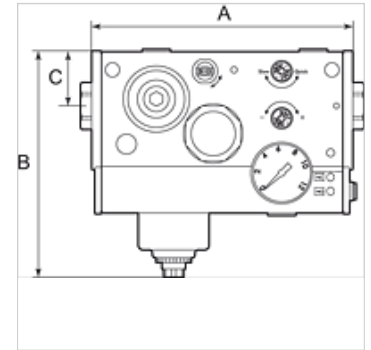

K-WTEH SERIE ONE O DRS

Service units, »ONE« Series, without pressure switch

HANSA FLEX

Savybės

lėjimo slėgis	Max. 10 bar
Temperatūros diapazonas	-10 °C to +50 °C
Medžiagos	suslėgtas oras
Apsaugos rūšis	IP 65
Darbinis slėgis	0.5 - 8 bar
Spaudžiamasis jungiklis	Changeover contact
Porų plotis filtro elemento	20 µm
Srauto reikšmės matavimas	At 6,3 bar and $\Delta p = 1$ bar

Nuoroda

Daugiau duomenų pagal užklausimą.

Aprašas

Multifunctional service unit with 6 or 7 functions in a single device: 3/2-way valve (manually operated), filter with automatic drain valve, air ports, pressure regulator, pressure gauge, soft start valve and optional: pressure switch. This combination of extremely good flow rates and a wide range of functions integrated in a single, compact unit saves valuable space and is unmatched by any similar product available in the market! Soft starting independently of the load and easy replacement of the filter cartridge under pressure are just two of the other outstanding features of this amazing device.

Pavadinimas	Jungtis	Srautas (L/min)	A (mm)	B	C (mm)	Įtampa
K- 07 25 13 79	G 1/4	2400	165,5	144,0 mm	35,0	24 V DC (for valves and pressure switch)
K- 07 25 13 80	G 3/8	3300	165,5	144,0 mm	35,0	24 V DC (for valves and pressure switch)
K- 07 25 13 81	G 1/2"	4000	165,5	144,0 mm	35,0	24 V DC (for valves and pressure switch)