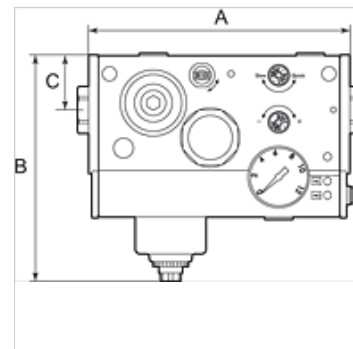

K-WTEH SERIE ONE O DRS

Service units, »ONE« Series, without pressure switch

HANSA FLEX

Savybės

Įėjimo slėgis	Max. 10 bar
Temperatūros diapazonas	-10 °C to +50 °C
Medžiagos	suslėgtas oras
Apsaugos rūšis	IP 65
Darbinis slėgis	0.5 - 8 bar
Spaudžiamasis jungiklis	Changeover contact
Porų plotis filtro elemento	20 µm
Srauto reikšmės matavimas	At 6,3 bar and $\Delta p = 1$ bar

Nuoroda

Daugiau duomenų pagal užklausimą.

Aprašas

Multifunctional service unit with 6 or 7 functions in a single device: 3/2-way valve (manually operated), filter with automatic drain valve, air ports, pressure regulator, pressure gauge, soft start valve and optional: pressure switch. This combination of extremely good flow rates and a wide range of functions integrated in a single, compact unit saves valuable space and is unmatched by any similar product available in the market! Soft starting independently of the load and easy replacement of the filter cartridge under pressure are just two of the other outstanding features of this amazing device.

Pavadinimas	Jungtis	Srautas (L/min)	A (mm)	B	C (mm)	Įtampa
K- 07 25 13 79	G 1/4	2400	165,5	144,0 mm	35,0	24 V DC (for valves and pressure switch)
K- 07 25 13 80	G 3/8	3300	165,5	144,0 mm	35,0	24 V DC (for valves and pressure switch)
K- 07 25 13 81	G 1/2"	4000	165,5	144,0 mm	35,0	24 V DC (for valves and pressure switch)