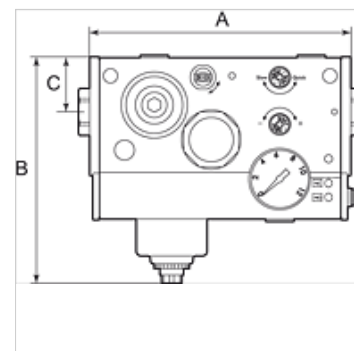

K-WTEH SERIE ONE O DRS

Service units, »ONE« Series, without pressure switch

HANSA FLEX

Savybės

Įėjimo slėgis	Max. 10 bar
Temperatūros diapazonas	-10 °C to +50 °C
Medžiagos	suslėgtas oras
Apsaugos rūšis	IP 65
Darbinis slėgis	0.5 - 8 bar
Spaudžiamasis jungiklis	Changeover contact
Porų plotis filtro elemento	20 µm
Srauto reikšmės matavimas	At 6,3 bar and $\Delta p = 1$ bar

Nuoroda

Daugiau duomenų pagal užklausimą.

Aprašas

Multifunctional service unit with 6 or 7 functions in a single device: 3/2-way valve (manually operated), filter with automatic drain valve, air ports, pressure regulator, pressure gauge, soft start valve and optional: pressure switch. This combination of extremely good flow rates and a wide range of functions integrated in a single, compact unit saves valuable space and is unmatched by any similar product available in the market! Soft starting independently of the load and easy replacement of the filter cartridge under pressure are just two of the other outstanding features of this amazing device.

Pavadinimas	Jungtis	Srautas (L/min)	A (mm)	B	C (mm)	Įtampa
K- 07 25 13 79	G 1/4	2400	165,5	144,0 mm	35,0	24 V DC (for valves and pressure switch)
K- 07 25 13 80	G 3/8	3300	165,5	144,0 mm	35,0	24 V DC (for valves and pressure switch)
K- 07 25 13 81	G 1/2"	4000	165,5	144,0 mm	35,0	24 V DC (for valves and pressure switch)