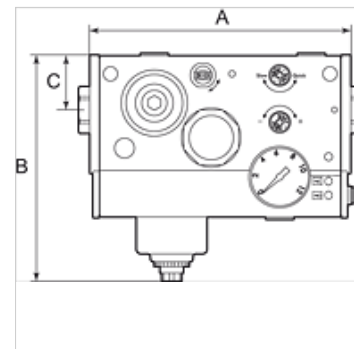

K-WTEH SERIE ONE O DRS

Service units, »ONE« Series, without pressure switch

HANSA FLEX

Savybės

Įėjimo slėgis	Max. 10 bar
Temperatūros diapazonas	-10 °C to +50 °C
Medžiagos	suslėgtas oras
Apsaugos rūšis	IP 65
Darbinis slėgis	0.5 - 8 bar
Spaudžiamasis jungiklis	Changeover contact
Porų plotis filtro elemento	20 µm
Srauto reikšmės matavimas	At 6,3 bar and $\Delta p = 1$ bar

Nuoroda

Daugiau duomenų pagal užklausimą.

Aprašas

Multifunctional service unit with 6 or 7 functions in a single device: 3/2-way valve (manually operated), filter with automatic drain valve, air ports, pressure regulator, pressure gauge, soft start valve and optional: pressure switch. This combination of extremely good flow rates and a wide range of functions integrated in a single, compact unit saves valuable space and is unmatched by any similar product available in the market! Soft starting independently of the load and easy replacement of the filter cartridge under pressure are just two of the other outstanding features of this amazing device.

Pavadinimas	Jungtis	Srautas (L/min)	A (mm)	B	C (mm)	Įtampa
K- 07 25 13 79	G 1/4	2400	165,5	144,0 mm	35,0	24 V DC (for valves and pressure switch)
K- 07 25 13 80	G 3/8	3300	165,5	144,0 mm	35,0	24 V DC (for valves and pressure switch)
K- 07 25 13 81	G 1/2"	4000	165,5	144,0 mm	35,0	24 V DC (for valves and pressure switch)