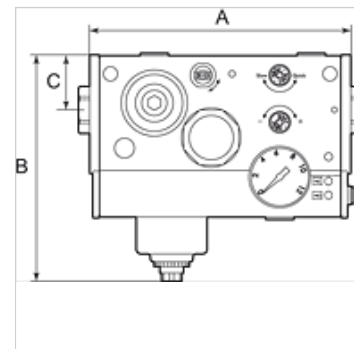

K-WTEH SERIE ONE M DRS

Service units, »ONE« Series, with pressure switch

HANSA FLEX

Savybės

lėjimo slėgis	Max. 10 bar
Temperatūros diapazonas	-10 °C to +50 °C
Medžiagos	suslėgtas oras
Apsaugos rūšis	IP 65
Darbinis slėgis	0.5 - 8 bar
Spaudžiamasis jungiklis	Changeover contact
Porų plotis filtro elemento	20 µm
Srauto reikšmės matavimas	At 6,3 bar and $\Delta p = 1$ bar

Nuoroda

Daugiau duomenų pagal užklausimą.

Aprašas

Multifunctional service unit with 6 or 7 functions in a single device: 3/2-way valve (manually operated), filter with automatic drain valve, air ports, pressure regulator, pressure gauge, soft start valve and optional: pressure switch. This combination of extremely good flow rates and a wide range of functions integrated in a single, compact unit saves valuable space and is unmatched by any similar product available in the market! Soft starting independently of the load and easy replacement of the filter cartridge under pressure are just two of the other outstanding features of this amazing device.

Pavadinimas	Jungtis	Srautas (L/min)	A (mm)	B	C (mm)	Įtampa
K- 07 25 13 82	G 1/4	2400	165,5	144,0 mm	35,0	24 V DC (for valves and pressure switch)
K- 07 25 13 83	G 3/8	3300	165,5	144,0 mm	35,0	24 V DC (for valves and pressure switch)
K- 07 25 13 84	G 1/2	4000	165,5	144,0 mm	35,0	24 V DC (for valves and pressure switch)