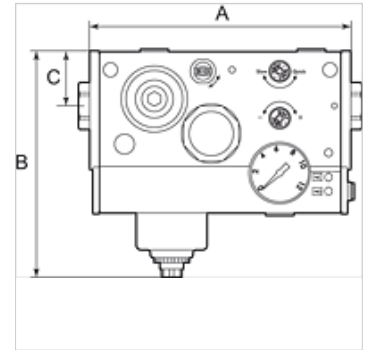

K-WTEH SERIE ONE M DRS

Service units, »ONE« Series, with pressure switch

HANSA FLEX

Savybės

lėjimo slėgis	Max. 10 bar
Temperatūros diapazonas	-10 °C to +50 °C
Medžiagos	suslėgtas oras
Apsaugos rūšis	IP 65
Darbinis slėgis	0.5 - 8 bar
Spaudžiamasis jungiklis	Changeover contact
Porų plotis filtro elemento	20 µm
Srauto reikšmės matavimas	At 6,3 bar and $\Delta p = 1$ bar

Nuoroda

Daugiau duomenų pagal užklausimą.

Aprašas

Multifunctional service unit with 6 or 7 functions in a single device: 3/2-way valve (manually operated), filter with automatic drain valve, air ports, pressure regulator, pressure gauge, soft start valve and optional: pressure switch. This combination of extremely good flow rates and a wide range of functions integrated in a single, compact unit saves valuable space and is unmatched by any similar product available in the market! Soft starting independently of the load and easy replacement of the filter cartridge under pressure are just two of the other outstanding features of this amazing device.

Pavadinimas	Jungtis	Srautas (L/min)	A (mm)	B	C (mm)	Įtampa
K- 07 25 13 82	G 1/4	2400	165,5	144,0 mm	35,0	24 V DC (for valves and pressure switch)
K- 07 25 13 83	G 3/8	3300	165,5	144,0 mm	35,0	24 V DC (for valves and pressure switch)
K- 07 25 13 84	G 1/2	4000	165,5	144,0 mm	35,0	24 V DC (for valves and pressure switch)