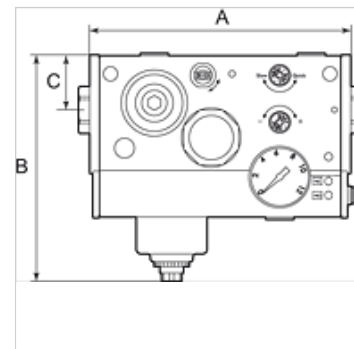

K-WTEH SERIE ONE M DRS

Service units, »ONE« Series, with pressure switch

HANSA FLEX

Savybės

Įėjimo slėgis	Max. 10 bar
Temperatūros diapazonas	-10 °C to +50 °C
Medžiagos	suslėgtas oras
Apsaugos rūšis	IP 65
Darbinis slėgis	0.5 - 8 bar
Spaudžiamasis jungiklis	Changeover contact
Porų plotis filtro elemento	20 µm
Srauto reikšmės matavimas	At 6,3 bar and $\Delta p = 1$ bar

Nuoroda

Daugiau duomenų pagal užklausimą.

Aprašas

Multifunctional service unit with 6 or 7 functions in a single device: 3/2-way valve (manually operated), filter with automatic drain valve, air ports, pressure regulator, pressure gauge, soft start valve and optional: pressure switch. This combination of extremely good flow rates and a wide range of functions integrated in a single, compact unit saves valuable space and is unmatched by any similar product available in the market! Soft starting independently of the load and easy replacement of the filter cartridge under pressure are just two of the other outstanding features of this amazing device.

Pavadinimas	Jungtis	Srautas (L/min)	A (mm)	B	C (mm)	Įtampa
K- 07 25 13 82	G 1/4	2400	165,5	144,0 mm	35,0	24 V DC (for valves and pressure switch)
K- 07 25 13 83	G 3/8	3300	165,5	144,0 mm	35,0	24 V DC (for valves and pressure switch)
K- 07 25 13 84	G 1/2	4000	165,5	144,0 mm	35,0	24 V DC (for valves and pressure switch)