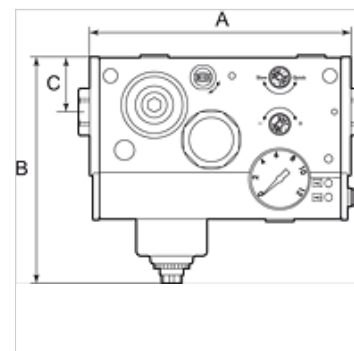

K-WTEH SERIE ONE M DRS

Service units, »ONE« Series, with pressure switch

HANSA FLEX

Savybės

Įėjimo slėgis	Max. 10 bar
Temperatūros diapazonas	-10 °C to +50 °C
Medžiagos	suslėgtas oras
Apsaugos rūšis	IP 65
Darbinis slėgis	0.5 - 8 bar
Spaudžiamasis jungiklis	Changeover contact
Porų plotis filtro elemento	20 µm
Srauto reikšmės matavimas	At 6,3 bar and $\Delta p = 1$ bar

Nuoroda

Daugiau duomenų pagal užklausimą.

Aprašas

Multifunctional service unit with 6 or 7 functions in a single device: 3/2-way valve (manually operated), filter with automatic drain valve, air ports, pressure regulator, pressure gauge, soft start valve and optional: pressure switch. This combination of extremely good flow rates and a wide range of functions integrated in a single, compact unit saves valuable space and is unmatched by any similar product available in the market! Soft starting independently of the load and easy replacement of the filter cartridge under pressure are just two of the other outstanding features of this amazing device.

Pavadinimas	Jungtis	Srautas (L/min)	A (mm)	B	C (mm)	Įtampa
K- 07 25 13 82	G 1/4	2400	165,5	144,0 mm	35,0	24 V DC (for valves and pressure switch)
K- 07 25 13 83	G 3/8	3300	165,5	144,0 mm	35,0	24 V DC (for valves and pressure switch)
K- 07 25 13 84	G 1/2	4000	165,5	144,0 mm	35,0	24 V DC (for valves and pressure switch)