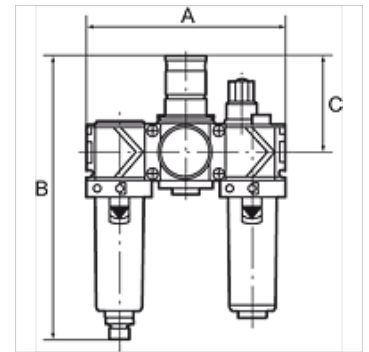

K-WTEH 3-TLG PC SCHU VARIOBLOC

Service units, 3-piece with polycarbonate bowl and bowl guard

HANSA FLEX

Savybės

| | |
|------------------------------------|---|
| lėjimo slėgis | Max. 16 bar (polycarbonate bowl), Max. 20 bar (metal bowl) |
| Medžiagos temperatūra | max. 50 °C |
| Aplinkos temperatūra | Max. 50 °C (polycarbonate bowl), Max. 80 °C (metal bowl) |
| Porų plotis filtro elemento | 40 µm |
| Sandaravimo medžiaga | NBR |
| Spyruoklės gaubtas | POM |
| Korpusas | Die-cast zinc |
| Membrana | NBR |
| Lašėjimo antgalis | PA |
| Drain valve | Manual |
| Srauto reikšmės matavimas | At P1 = 10 bar, P2 = 6 bar and pressure drop $\Delta p = 1$ bar |

Nuoroda

Daugiau duomenų pagal užklausimą.

Aprašas

Two or three-piece service units consisting of a reversible diaphragm pressure regulator, independent of inlet pressure, with self-relieving design, combined with a centrifugal separator and a proportional lubricator. Approved series in modern industrial design, with the following key benefits: Simple handling, Convenient modular assembly thanks to innovative fasteners, Excellent flow values.

užsakymo nuorodos

Service units are also available with bowl guard or metal bowl. Service units are also available in other control ranges (0.5 - 6 bar and 0.5 - 16 bar) and in lockable version. Please ask for more information.