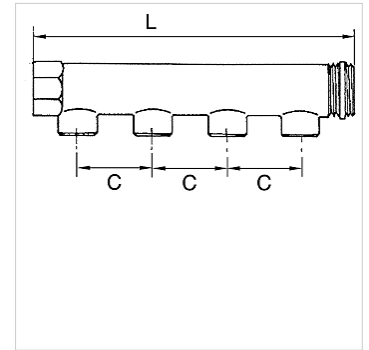

K-VTST 4 AB MS

Distributor pieces, brass, with 4 outlets

HANSA FLEX

Savybės

Jungtis	G 3/4 and G 1 incl. PTFE-sealing at outer thread, G 1 1/4 without sealing
Darbinis slėgis	maks. 10 bar

Nuoroda

Daugiau duomenų pagal užklausimą.

Aprašas

For assembling compressed air taps. End fittings with 1 x male and 1 x female thread, outlets optionally with male or female thread.

Prekė

Pavadinimas	Išėjimo jungtis	Įėjimo jungtis	C (mm)	L (mm)
K- 07 40 52 85	4 x 1/2 male	2 x 3/4	50,0	210,0
K- 07 40 52 86	4 x 1/2 female	2 x 3/4	50,0	210,0
K- 07 40 52 87	4 x 1/2 male	2 x 1	50,0	213,0
K- 07 40 52 88	4 x 1/2 female	2 x 1	50,0	213,0
K- 07 40 52 89	4 x 1/2 male	2 x 1 1/4	60,0	257,0
K- 07 40 52 90	4 x 1/2 female	2 x 1 1/4	60,0	257,0