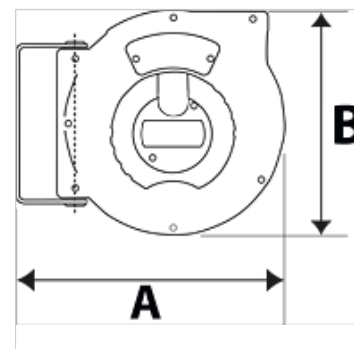

K-SCHL-AUFROLLER STANDARD

Hose reel - standard type

HANSA FLEX

Savybės

Žarnos medžiaga Polyurethane (PUR)

Darbinė temperatūra max +40 °C

Panaudojimas for compressed air and water

Pasukimo kampas 150°

Nuoroda

Daugiau duomenų pagal užklausimą.

Aprašas

Hose reel with automatic rewind and spring assembly. Robust hose locking mechanism, impact resistant plastic casing. Swivel wall mount made made from coated steel. Easy mounting on the wall or ceiling.

Prekė

Pavadinimas	Žarnos matmuo	A (mm)	B (mm)	Išėjimo sriegis	Įėjimo sriegis	maks. darbinis slėgis (bar)	Žarnos ilgis (m)
K- 07 10 11 03	12 mm x 8 mm	325,0	275,0	G 1/4 AG	G 1/4 fem	10	9
K- 07 10 11 04	12 mm x 8 mm	355,0	315,0	G 1/4 AG	G 1/4 fem	15	12