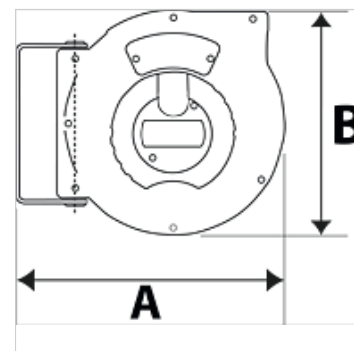

K-SCHL-AUFROLLER STANDARD

Hose reel - standard type

HANSA FLEX

Savybės

Žarnos medžiaga Polyurethane (PUR)

Darbinė temperatūra max +40 °C

Panaudojimas for compressed air and water

Pasukimo kampas 150°

Nuoroda

Daugiau duomenų pagal užklausimą.

Aprašas

Hose reel with automatic rewind and spring assembly. Robust hose locking mechanism, impact resistant plastic casing. Swivel wall mount made made from coated steel. Easy mounting on the wall or ceiling.

Prekė

Pavadinimas	Žarnos matmuo	A (mm)	B (mm)	Išėjimo sriegis	Įėjimo sriegis	maks. darbinis slėgis (bar)	Žarnos ilgis (m)
K- 07 10 11 03	12 mm x 8 mm	325,0	275,0	G 1/4 AG	G 1/4 fem	10	9
K- 07 10 11 04	12 mm x 8 mm	355,0	315,0	G 1/4 AG	G 1/4 fem	15	12