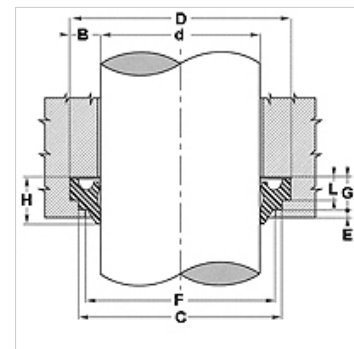

Īpašības

Modelis	Tīrītājs
Slīdes ātrums max.	0,5 m/s
Temperatūra min.	-30 °C
Temperatūra max.	110 °C
Darba vides	Minerāleļļas Ūdens emulsijas
Montāža	Tīrītāju izveidot elipsveida formā un iespiest rievā
Izmantošana	Hidrauliskā sistēma
Materiāls	NBR

Toleranz / Tolerance					
d	D	L	C	F	G
h11	H11	+0,20 0	H10	H11	+0,20 0

Apraksts

vienkārša montāža

Izstrādājums

Apzīmējums	D (mm)	d (mm)	L (mm)	C (mm)	F (mm)	G (mm)	E (mm)	H (mm)
DSR 10-U	18	10	4,0	16	13,5	6,0	2	8
DSR 12-U	20	12	4,0	18	15,5	6,0	2	8
DSR 14-U	22	14	4,0	20	17,5	6,0	2	8
DSR 15-U	23	15	4,0	21	18,5	6,0	2	8
DSR 16-U	24	16	4,0	22	19,5	6,0	2	8
DSR 18-U	26	18	4,0	24	21,5	6,0	2	8
DSR 20-U	28	20	4,0	26	23,5	6,0	2	8
DSR 22-U	30	22	4,0	28	25,5	6,0	2	8
DSR 24-U	32	24	4,0	30	27,5	6,0	2	8
DSR 25-U	33	25	4,0	31	28,5	6,0	2	8
DSR 28-U	36	28	4,0	34	31,5	6,0	2	8
DSR 30-U	38	30	4,0	36	33,5	6,0	2	8
DSR 32-U	40	32	4,0	38	35,5	6,0	2	8
DSR 35-U	43	35	4,0	41	38,5	6,0	2	8
DSR 36-U	44	36	4,0	42	39,5	6,0	2	8
DSR 37-U	45	37	4,0	43	40,5	6,0	2	8
DSR 38-U	46	38	4,0	44	41,5	6,0	2	8
DSR 40-U	48	40	4,0	46	43,5	6,0	2	8
DSR 42-U	50	42	4,0	48	45,5	6,0	2	8
DSR 45-U	53	45	4,0	51	48,5	6,0	2	8
DSR 46-U	54	46	4,0	52	49,5	6,0	2	8
DSR 48-U	56	48	4,0	54	51,5	6,0	2	8
DSR 50-U	58	50	4,0	56	53,5	6,0	2	8
DSR 55-U	63	55	4,0	61	58,5	6,0	2	8
DSR 56-U	64	56	4,0	62	59,5	6,0	2	8
DSR 60-U	68	60	4,0	66	63,5	6,0	2	8
DSR 63-U	71	63	4,0	69	66,5	6,0	2	8
DSR 65-U	73	65	4,0	71	68,5	6,0	2	8
DSR 70-U	78	70	4,0	76	73,5	6,0	2	8
DSR 75-U	83	75	4,0	81	78,5	6,0	2	8
DSR 80-U	88	80	4,0	86	83,5	6,0	2	8
DSR 85-U	93	85	4,0	91	88,5	6,0	2	8
DSR 90-U	98	90	4,0	96	93,5	6,0	2	8
DSR 100-U	108	100	4,0	106	103,5	6,0	2	8
DSR 110-U	122	110	5,5	119	115,0	8,2	3	11
DSR 125-U	137	125	5,5	134	130,0	8,2	3	11
DSR 130-U	142	130	5,5	139	135,0	8,2	3	11
DSR 140-U	152	140	5,5	149	145,0	8,2	3	11
DSR 145-U	157	145	5,5	154	150,0	8,2	3	11
DSR 150-U	162	150	5,5	159	155,0	8,2	3	11
DSR 160-U	172	160	5,5	169	165,0	8,2	3	11
DSR 200-U	212	200	5,5	209	205,0	8,2	3	11
DSR 220-U	235	220	6,5	231	227,0	9,5	3	13
DSR 360-U	375	360	6,5	371	367,0	9,5	3	13