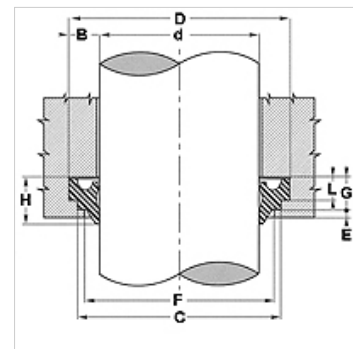

Īpašības

Modelis	Tīrītājs
Slīdes ātrums max.	0,5 m/s
Temperatūra min.	-30 °C
Temperatūra max.	110 °C
Darba vides	Minerāleļļas Ūdens emulsijas
Montāža	Tīrītāju izveidot elipsveida formā un iespiest rievā
Izmantošana	Hidrauliskā sistēma
Materiāls	NBR

Toleranz / Tolerance					
d	D	L	C	F	G
h11	H11	+0,20 0	H10	H11	+0,20 0

Apraksts

vienkārša montāža

Izstrādājums

Apzīmējums	D (mm)	d (mm)	L (mm)	C (mm)	F (mm)	G (mm)	E (mm)	H (mm)
DSR 10-U	18	10	4,0	16	13,5	6,0	2	8
DSR 12-U	20	12	4,0	18	15,5	6,0	2	8
DSR 14-U	22	14	4,0	20	17,5	6,0	2	8
DSR 15-U	23	15	4,0	21	18,5	6,0	2	8
DSR 16-U	24	16	4,0	22	19,5	6,0	2	8
DSR 18-U	26	18	4,0	24	21,5	6,0	2	8
DSR 20-U	28	20	4,0	26	23,5	6,0	2	8
DSR 22-U	30	22	4,0	28	25,5	6,0	2	8
DSR 24-U	32	24	4,0	30	27,5	6,0	2	8
DSR 25-U	33	25	4,0	31	28,5	6,0	2	8
DSR 28-U	36	28	4,0	34	31,5	6,0	2	8
DSR 30-U	38	30	4,0	36	33,5	6,0	2	8
DSR 32-U	40	32	4,0	38	35,5	6,0	2	8
DSR 35-U	43	35	4,0	41	38,5	6,0	2	8
DSR 36-U	44	36	4,0	42	39,5	6,0	2	8
DSR 37-U	45	37	4,0	43	40,5	6,0	2	8
DSR 38-U	46	38	4,0	44	41,5	6,0	2	8
DSR 40-U	48	40	4,0	46	43,5	6,0	2	8
DSR 42-U	50	42	4,0	48	45,5	6,0	2	8
DSR 45-U	53	45	4,0	51	48,5	6,0	2	8
DSR 46-U	54	46	4,0	52	49,5	6,0	2	8
DSR 48-U	56	48	4,0	54	51,5	6,0	2	8
DSR 50-U	58	50	4,0	56	53,5	6,0	2	8
DSR 55-U	63	55	4,0	61	58,5	6,0	2	8
DSR 56-U	64	56	4,0	62	59,5	6,0	2	8
DSR 60-U	68	60	4,0	66	63,5	6,0	2	8
DSR 63-U	71	63	4,0	69	66,5	6,0	2	8
DSR 65-U	73	65	4,0	71	68,5	6,0	2	8
DSR 70-U	78	70	4,0	76	73,5	6,0	2	8
DSR 75-U	83	75	4,0	81	78,5	6,0	2	8
DSR 80-U	88	80	4,0	86	83,5	6,0	2	8
DSR 85-U	93	85	4,0	91	88,5	6,0	2	8
DSR 90-U	98	90	4,0	96	93,5	6,0	2	8
DSR 100-U	108	100	4,0	106	103,5	6,0	2	8
DSR 110-U	122	110	5,5	119	115,0	8,2	3	11
DSR 125-U	137	125	5,5	134	130,0	8,2	3	11
DSR 130-U	142	130	5,5	139	135,0	8,2	3	11
DSR 140-U	152	140	5,5	149	145,0	8,2	3	11
DSR 145-U	157	145	5,5	154	150,0	8,2	3	11
DSR 150-U	162	150	5,5	159	155,0	8,2	3	11
DSR 160-U	172	160	5,5	169	165,0	8,2	3	11
DSR 200-U	212	200	5,5	209	205,0	8,2	3	11
DSR 220-U	235	220	6,5	231	227,0	9,5	3	13
DSR 360-U	375	360	6,5	371	367,0	9,5	3	13