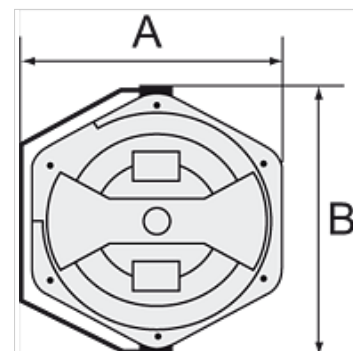

K-SCHL-AUFROLLER LUFT H

Hose reels for compressed air, high flow capacity

HANSA FLEX

Īpašības

Šūtenes materiāls	Braided polyurethane
Ekspluatācijas spiediens	maks. 12 bar
Ekspluatācijas temperatūra	-20 °C to +60 °C
Pagriešanas leņķis	300°

Norāde

Citi dati pieejami pēc pieprasījuma.

Apraksts

Specially designed to ensure a high flow capacity. Easy mounting on the wall or ceiling. Closed, rugged, impact-resistant housing made of POM, supply/outlet R 1/4 male thread and lightweight, hard-wearing, oil-resistant polyurethane hose. Incl. 2 m feeder hose.

Izstrādājums

Apzīmējums	Šūtenes izmērs	A (mm)	B (mm)	Šūtenes garums (m)
K- 07 10 06 14	16 mm x 11 mm	394,5	436,0	10