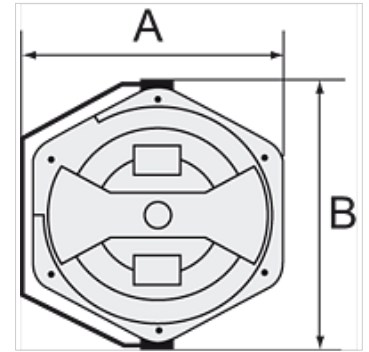

K-SCHL-AUFROLLER LUFT H

Hose reels for compressed air, high flow capacity

HANSA FLEX

Īpašības

Šūtenes materiāls	Braided polyurethane
Ekspluatācijas spiediens	maks. 12 bar
Ekspluatācijas temperatūra	-20 °C to +60 °C
Pagriešanas leņķis	300°

Norāde

Citi dati pieejami pēc pieprasījuma.

Apraksts

Specially designed to ensure a high flow capacity. Easy mounting on the wall or ceiling. Closed, rugged, impact-resistant housing made of POM, supply/outlet R 1/4 male thread and lightweight, hard-wearing, oil-resistant polyurethane hose. Incl. 2 m feeder hose.

Izstrādājums

Apzīmējums	Šūtenes izmērs	A (mm)	B (mm)	Šūtenes garums (m)
K- 07 10 06 14	16 mm x 11 mm	394,5	436,0	10