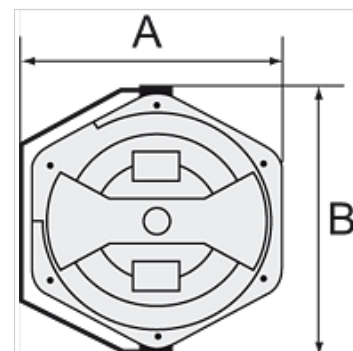

K-SCHL-AUFROLLER WASSER

Hose reels for water

HANSA FLEX

Īpašības

Šūtenes materiāls	Braided PVC
Ekspluatācijas spiediens	Max. 9 bar
Ekspluatācijas temperatūra	+5 °C to +60 °C
Pagriešanas leņķis	300°

Norāde

Citi dati pieejami pēc pieprasījuma.

Apraksts

For easy mounting on the wall or ceiling. Closed, rugged, impact-resistant housing made of POM, supply/outlet R 1/4 male thread and lightweight, hard-wearing, braided PVC hose. Incl. 2 m feeder hose.

Izstrādājums

Apzīmējums	Šūtenes izmērs	A (mm)	B (mm)	Šūtenes garums (m)
K- 07 10 06 17	13 mm x 9,5 mm	394,5	436,0	14