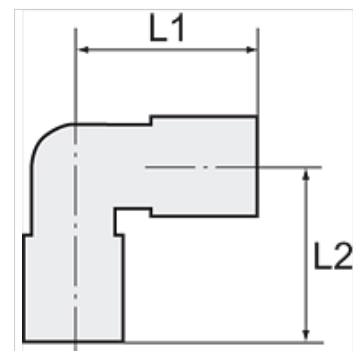

# K-W90 AG-K ISO 7-1

Male elbows, conical male thread acc. to ISO 7-1

**HANSA FLEX**

## Apraksts

For the installation of plastic tubing.

## Izstrādājums

Apzīmējums	Vītnes	šļūtenei	L1 (mm)	L2 (mm)	SW
K- 07 40 30 64	R 1/8	6 mm / 4 mm	22,0	17,0	8 mm
K- 07 40 30 65	R 1/4	6 mm / 4 mm	22,0	22,0	8 mm
K- 07 40 30 66	R 1/4	10 mm / 8 mm	26,0	21,0	12 mm