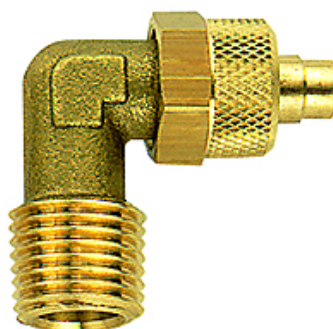

# K-W90 AG-K ISO 7-1

Male elbows, conical male thread acc. to ISO 7-1

**HANSA FLEX**

## Apraksts

For the installation of plastic tubing.

## Izstrādājums

Apzīmējums	Vītnes	šļūtenei	L1 (mm)	L2 (mm)	SW
K- 07 40 30 64	R 1/8	6 mm / 4 mm	22,0	17,0	8 mm
K- 07 40 30 65	R 1/4	6 mm / 4 mm	22,0	22,0	8 mm
K- 07 40 30 66	R 1/4	10 mm / 8 mm	26,0	21,0	12 mm