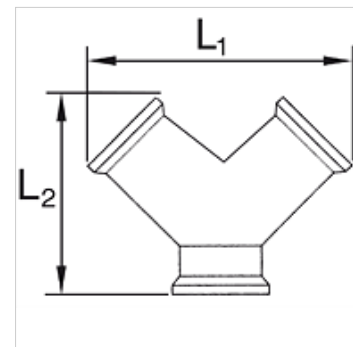

K-VT 2-FACH MS NI

Distributors, 2 outlets, nickel-plated brass

HANSA FLEX

Īpašības

Ekspluatācijas spiediens maks. 10 bar

Materiāls Niķelēts misiņš

Norāde

Citi dati pieejami pēc pieprasījuma.

Izstrādājums

Apzīmējums	Vītnes	Outlets	L1 (mm)	L2 (mm)
K- 07 40 40 14	G 1/8 male	2 x female	29,0	32,0
K- 07 40 40 15	G 1/4 male	2 x female	36,0	38,0
K- 07 40 45 63	G 3/8 male	2 x female	41,0	42,5
K- 07 40 45 62	G 1/2 male	2 x female	53,0	53,0
K- 07 40 45 66	G 1/8 female	2 x female	29,0	26,5
K- 07 40 40 82	G 1/4 female	2 x female	36,0	32,0
K- 07 40 40 85	G 3/8 female	2 x female	41,0	37,0
K- 07 40 40 86	G 1/2 female	2 x female	53,0	45,0