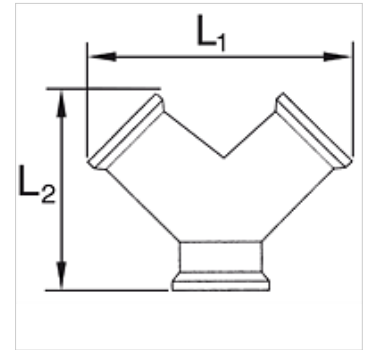

K-VT 2-FACH MS NI

Distributors, 2 outlets, nickel-plated brass

HANSA FLEX

Īpašības

Ekspluatācijas spiediens maks. 10 bar

Materiāls Niķelēts misiņš

Norāde

Citi dati pieejami pēc pieprasījuma.

Izstrādājums

Apzīmējums	Vītne	Outlets	L1 (mm)	L2 (mm)
K- 07 40 40 14	G 1/8 male	2 x female	29,0	32,0
K- 07 40 40 15	G 1/4 male	2 x female	36,0	38,0
K- 07 40 45 63	G 3/8 male	2 x female	41,0	42,5
K- 07 40 45 62	G 1/2 male	2 x female	53,0	53,0
K- 07 40 45 66	G 1/8 female	2 x female	29,0	26,5
K- 07 40 40 82	G 1/4 female	2 x female	36,0	32,0
K- 07 40 40 85	G 3/8 female	2 x female	41,0	37,0
K- 07 40 40 86	G 1/2 female	2 x female	53,0	45,0