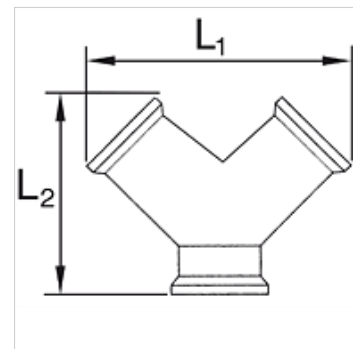

K-VT 2-FACH MS NI

Distributors, 2 outlets, nickel-plated brass

HANSA FLEX

Īpašības

Ekspluatācijas spiediens maks. 10 bar

Materiāls Niķelēts misiņš

Norāde

Citi dati pieejami pēc pieprasījuma.

Izstrādājums

Apzīmējums	Vītnes	Outlets	L1 (mm)	L2 (mm)
K- 07 40 40 14	G 1/8 male	2 x female	29,0	32,0
K- 07 40 40 15	G 1/4 male	2 x female	36,0	38,0
K- 07 40 45 63	G 3/8 male	2 x female	41,0	42,5
K- 07 40 45 62	G 1/2 male	2 x female	53,0	53,0
K- 07 40 45 66	G 1/8 female	2 x female	29,0	26,5
K- 07 40 40 82	G 1/4 female	2 x female	36,0	32,0
K- 07 40 40 85	G 3/8 female	2 x female	41,0	37,0
K- 07 40 40 86	G 1/2 female	2 x female	53,0	45,0