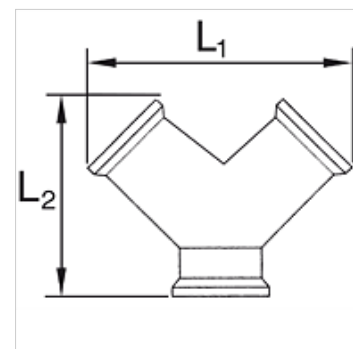

K-VT 2-FACH MS NI

Distributors, 2 outlets, nickel-plated brass

HANSA FLEX

Īpašības

Ekspluatācijas spiediens maks. 10 bar

Materiāls Niķelēts misiņš

Norāde

Citi dati pieejami pēc pieprasījuma.

Izstrādājums

Apzīmējums	Vītnes	Outlets	L1 (mm)	L2 (mm)
K- 07 40 40 14	G 1/8 male	2 x female	29,0	32,0
K- 07 40 40 15	G 1/4 male	2 x female	36,0	38,0
K- 07 40 45 63	G 3/8 male	2 x female	41,0	42,5
K- 07 40 45 62	G 1/2 male	2 x female	53,0	53,0
K- 07 40 45 66	G 1/8 female	2 x female	29,0	26,5
K- 07 40 40 82	G 1/4 female	2 x female	36,0	32,0
K- 07 40 40 85	G 3/8 female	2 x female	41,0	37,0
K- 07 40 40 86	G 1/2 female	2 x female	53,0	45,0