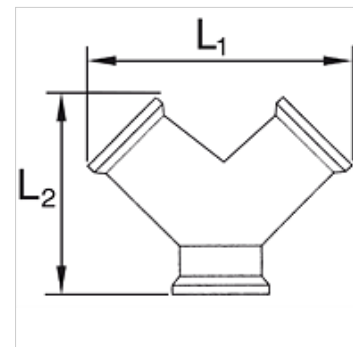

K-VT 2-FACH MS NI

Distributors, 2 outlets, nickel-plated brass

HANSA FLEX

Īpašības

Ekspluatācijas spiediens maks. 10 bar

Materiāls Niķelēts misiņš

Norāde

Citi dati pieejami pēc pieprasījuma.

Izstrādājums

Apzīmējums	Vītne	Outlets	L1 (mm)	L2 (mm)
K- 07 40 40 14	G 1/8 male	2 x female	29,0	32,0
K- 07 40 40 15	G 1/4 male	2 x female	36,0	38,0
K- 07 40 45 63	G 3/8 male	2 x female	41,0	42,5
K- 07 40 45 62	G 1/2 male	2 x female	53,0	53,0
K- 07 40 45 66	G 1/8 female	2 x female	29,0	26,5
K- 07 40 40 82	G 1/4 female	2 x female	36,0	32,0
K- 07 40 40 85	G 3/8 female	2 x female	41,0	37,0
K- 07 40 40 86	G 1/2 female	2 x female	53,0	45,0