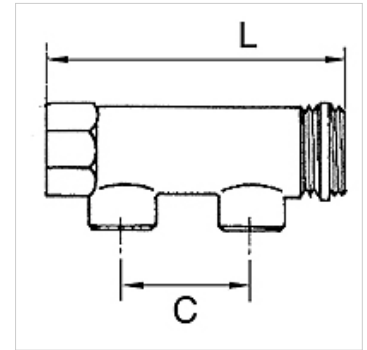

K-VTST 2 AB MS

Distributor pieces, brass, with 2 outlets

HANSA FLEX

Īpašības

Savienojums	G 3/4 and G 1 incl. PTFE-sealing at outer thread, G 1 1/4 without sealing
Eksploatācijas spiediens	maks. 10 bar

Norāde

Citi dati pieejami pēc pieprasījuma.

Apraksts

For assembling compressed air taps. End fittings with 1 x male and 1 x female thread, outlets optionally with male or female thread.

Izstrādājums

Apzīmējums	Izejas pieslēgums	Ieejas pieslēgums	C (mm)	L (mm)
K- 07 40 40 49	2 x 1/2 male	2 x 3/4	50,0	110,0
K- 07 40 40 50	2 x 1/2 female	2 x 3/4	50,0	110,0
K- 07 40 40 51	2 x 1/2 male	2 x 1	50,0	113,0
K- 07 40 40 52	2 x 1/2 female	2 x 1	50,0	113,0
K- 07 40 40 53	2 x 1/2 male	2 x 1 1/4	60,0	137,0
K- 07 40 40 54	2 x 1/2 female	2 x 1 1/4	60,0	137,0