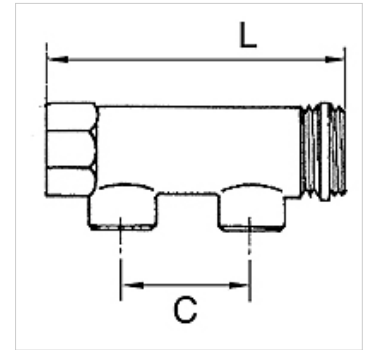

K-VTST 2 AB MS

Distributor pieces, brass, with 2 outlets

HANSA FLEX

Īpašības

Savienojums	G 3/4 and G 1 incl. PTFE-sealing at outer thread, G 1 1/4 without sealing
Eksploatācijas spiediens	maks. 10 bar

Norāde

Citi dati pieejami pēc pieprasījuma.

Apraksts

For assembling compressed air taps. End fittings with 1 x male and 1 x female thread, outlets optionally with male or female thread.

Izstrādājums

Apzīmējums	Izejas pieslēgums	Ieejas pieslēgums	C (mm)	L (mm)
K- 07 40 40 49	2 x 1/2 male	2 x 3/4	50,0	110,0
K- 07 40 40 50	2 x 1/2 female	2 x 3/4	50,0	110,0
K- 07 40 40 51	2 x 1/2 male	2 x 1	50,0	113,0
K- 07 40 40 52	2 x 1/2 female	2 x 1	50,0	113,0
K- 07 40 40 53	2 x 1/2 male	2 x 1 1/4	60,0	137,0
K- 07 40 40 54	2 x 1/2 female	2 x 1 1/4	60,0	137,0