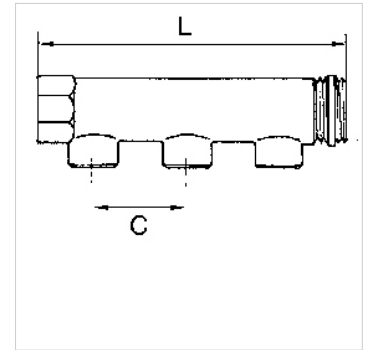

K-VTST 3 AB MS

Distributor pieces, brass, with 3 outlets

HANSA FLEX

Īpašības

| | |
|--------------------------|---|
| Savienojums | G 3/4 and G 1 incl. PTFE-sealing at outer thread, G 1 1/4 without sealing |
| Eksploatācijas spiediens | maks. 10 bar |

Norāde

Citi dati pieejami pēc pieprasījuma.

Apraksts

For assembling compressed air taps. End fittings with 1 x male and 1 x female thread, outlets optionally with male or female thread.

Izstrādājums

| Apzīmējums | Izejas pieslēgums | Ieejas pieslēgums | C (mm) | L (mm) |
|----------------|-------------------|-------------------|--------|--------|
| K- 07 40 40 55 | 3 x 1/2 male | 2 x 3/4 | 50,0 | 160,0 |
| K- 07 40 40 56 | 3 x 1/2 female | 2 x 3/4 | 50,0 | 160,0 |
| K- 07 40 40 57 | 3 x 1/2 male | 2 x 1 | 50,0 | 163,0 |
| K- 07 40 40 58 | 3 x 1/2 female | 2 x 1 | 50,0 | 163,0 |
| K- 07 40 40 59 | 3 x 1/2 male | 2 x 1 1/4 | 60,0 | 197,0 |
| K- 07 40 40 60 | 3 x 1/2 female | 2 x 1 1/4 | 60,0 | 197,0 |