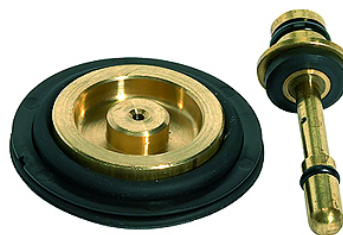

# K-VERSCHLEI-SATZ VARIOBLOC

Set of wearing parts

**HANSA FLEX**

## Apraksts

diaphragm, sealing cone, seal

## Izstrādājums

| Apzīmējums     | Apraksts  |
|----------------|---|
| K- 07 25 16 92 | Set of wearing parts (diaphragm, sealing cone, seal). Compatible with G 1/4, G 3/8      |
| K- 07 25 16 93 | Set of wearing parts (diaphragm, sealing cone, seal). Compatible with G 1/2, G 3/4, G 1 |