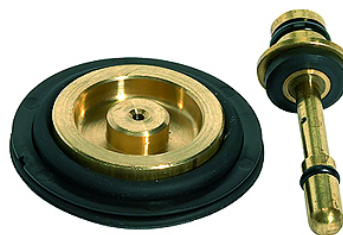

K-VERSCHLEI-SATZ VARIOBLOC

Set of wearing parts

HANSA FLEX

Apraksts

diaphragm, sealing cone, seal

Izstrādājums

Apzīmējums	Apraksts
K- 07 25 16 92	Set of wearing parts (diaphragm, sealing cone, seal). Compatible with G 1/4, G 3/8
K- 07 25 16 93	Set of wearing parts (diaphragm, sealing cone, seal). Compatible with G 1/2, G 3/4, G 1

ir rezerves daļa šādiem izstrādājumiem

K-DRG VARIOBLOC	Pressure regulators
K-DRG DRVS VARIOBLOC	Pressure regulators with pressure supply at both ends
K-FI REGL PC-BEHAEL MANO VARIOBLOC	Filter regulators with polycarbonate bowl and pressure gauge
K-FI REGL METALLBEHAEL S MANO VARIOB	Filter regulators with metal bowl, incl. sight glass and pressure gauge
K-WTEH 3-TLG PC-BEHAEL VARIOBLOC	Service units, 3-piece with polycarbonate bowl
K-WTEH 3-TLG MET SICH TROPF VARIOBL	Service units, 3-piece with metal bowl, incl. sight glass and metal sight dome
K-WTEH 2-TLG PC-BEHAEL VARIOBLOC	Service units, 2-piece with polycarbonate bowl
K-WTEH 2-TLG MET SICH TROPF VARIOBL	Service units, 2-piece with metal bowl, incl. sight glass and metal sight dome