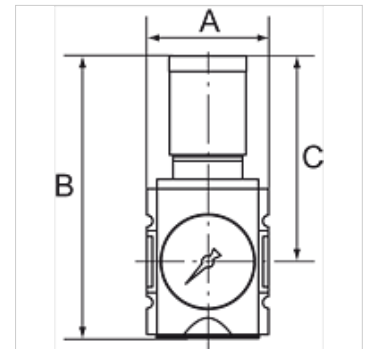

Īpašības

ļeejas spiediens	Max. 16 bar
Temperatūras diapazons	-10 °C to +50 °C
Darba vides	Saspiests gaiss
Pieslēguma vītne	Material: Die-cast zinc
Korpuss	Material: Grivory® (PA 66)
Membrāna	NBR
Iekšējā gaisa patēriņš	2.6 l/min at P2 = 6 bar (depending on secondary pressure)
Caurplūdes vērtības mērījums	At P1 = 10 bar, P2 = 6.3 bar and pressure drop $\Delta p = 1$ bar

Norāde

Citi dati pieejami pēc pieprasījuma.

Apraksts

Precision diaphragm pressure regulators with self-relieving design and excellent flow rates in modern design for mounting side by side.
By assembling two or more controllers together, it is possible to supply several working air circuits with different pressures via a single supply line.