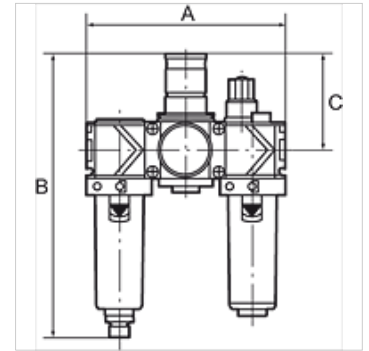

# K-WTEH 3-TLG MET SICH TROPF VARIOBL

Service units, 3-piece with metal bowl, incl. sight glass and metal sight dome

**HANSA FLEX**

## Īpašības

<b>Ieejas spiediens</b>	Max. 16 bar (polycarbonate bowl), Max. 20 bar (metal bowl)
<b>Vielas temperatūra</b>	max. 50 °C
<b>Vides temperatūra</b>	Max. 50 °C (polycarbonate bowl), Max. 80 °C (metal bowl)
<b>Poru attālums filtra elementā</b>	40 µm
<b>Blīvēšanas materiāls</b>	NBR
<b>Atsperes korpuss</b>	POM
<b>Korpuss</b>	Die-cast zinc
<b>Membrāna</b>	NBR
<b>Pilienu aizsargs</b>	PA
<b>Drain valve</b>	Manual
<b>Caurplūdes vērtības mērījums</b>	At P1 = 10 bar, P2 = 6 bar and pressure drop $\Delta p = 1$ bar

## Apraksts

Two or three-piece service units consisting of a reversible diaphragm pressure regulator, independent of inlet pressure, with self-relieving design, combined with a centrifugal separator and a proportional lubricator. Approved series in modern industrial design, with the following key benefits: Simple handling, Convenient modular assembly thanks to innovative fasteners, Excellent flow values.

## Izstrādājums

Apzīmējums	Vītnes	Regulēšanas diapazons	Caurplūde (L/min)	A (mm)	B	C (mm)
K- 07 25 14 12	G 1/4	0.5 - 10 bar	1500	144,0	201,0 mm	68,0
K- 07 25 14 14	G 3/8	0.5 - 10 bar	1800	144,0	201,0 mm	68,0
K- 07 25 14 16	G 1/2	0.5 - 10 bar	3400	210,0	274,0 mm	98,0
K- 07 25 14 18	G 3/4	0.5 - 10 bar	5000	210,0	274,0 mm	98,0
K- 07 25 14 20	G 1	0.5 - 10 bar	5000	264,0	274,0 mm	98,0