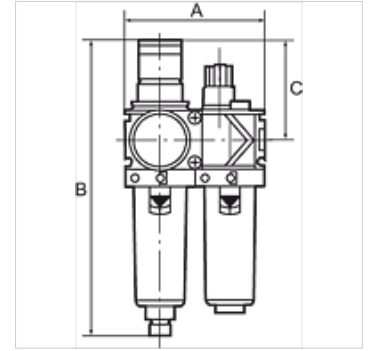

# K-WTEH 2-TLG MET SICH TROPF VARIOBL

Service units, 2-piece with metal bowl, incl. sight glass and metal sight dome

**HANSA FLEX**

## Īpašības

<b>Ieejas spiediens</b>	Max. 16 bar (polycarbonate bowl), Max. 20 bar (metal bowl)
<b>Vielas temperatūra</b>	max. 50 °C
<b>Vides temperatūra</b>	Max. 50 °C (polycarbonate bowl), Max. 80 °C (metal bowl)
<b>Poru attālums filtra elementā</b>	40 µm
<b>Blīvēšanas materiāls</b>	NBR
<b>Atsperes korpuss</b>	POM
<b>Korpuss</b>	Die-cast zinc
<b>Membrāna</b>	NBR
<b>Pilienu aizsargs</b>	PA
<b>Drain valve</b>	Manual
<b>Caurplūdes vērtības mērījums</b>	At P1 = 10 bar, P2 = 6 bar and pressure drop $\Delta p = 1$ bar

## Apraksts

Two or three-piece service units consisting of a reversible diaphragm pressure regulator, independent of inlet pressure, with self-relieving design, combined with a centrifugal separator and a proportional lubricator. Approved series in modern industrial design, with the following key benefits: Simple handling, Convenient modular assembly thanks to innovative fasteners, Excellent flow values.

## Izstrādājums

Apzīmējums	Vītnes	Regulēšanas diapazons	Caurplūde (L/min)	A (mm)	B	C (mm)
K- 07 25 13 86	G 1/4	0.5 - 10 bar	1500	96,0	203,0 mm	68,0
K- 07 25 13 88	G 3/8	0.5 - 10 bar	1800	96,0	203,0 mm	68,0
K- 07 25 13 90	G 1/2	0.5 - 10 bar	3400	140,0	273,0 mm	98,0
K- 07 25 13 92	G 3/4	0.5 - 10 bar	5000	140,0	273,0 mm	98,0
K- 07 25 13 94	G 1	0.5 - 10 bar	5000	194,0	273,0 mm	98,0