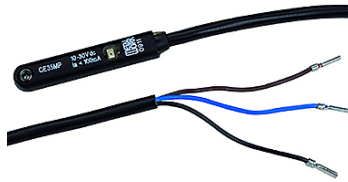

# K-SENSOREN T-NUT 5

DSL reed sensor

**HANSA FLEX**

## Papildu informācija

Important: The scope of supply does not include a connector. Please order separately.

Adjustable limit switches with shock absorber available on request.

## Izstrādājums

Apzīmējums

Modelis

K- 07 15 20 92

Slotted fixing plate

## ir piederums šādiem izstrādājumiem

K-RUNDZYLINDER DOPP O E D Round cylinders, double acting, magnetic, non-cushioned