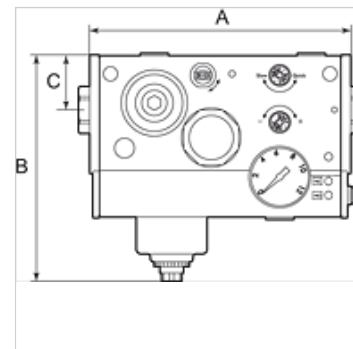

K-WTEH SERIE ONE O DRS

Service units, »ONE« Series, without pressure switch

HANSA FLEX

Īpašības

ļeejas spiediens	Max. 10 bar
Temperatūras diapazons	-10 °C to +50 °C
Darba vides	Saspiests gaiss
Aizsardzības veids	IP 65
Darba spiediens	0.5 - 8 bar
Spiediena slēdzis	Changeover contact
Poru attālums filtra elementā	20 µm
Caurplūdes vērtības mērījums	At 6,3 bar and $\Delta p = 1$ bar

Norāde

Citi dati pieejami pēc pieprasījuma.

Apraksts

Multifunctional service unit with 6 or 7 functions in a single device: 3/2-way valve (manually operated), filter with automatic drain valve, air ports, pressure regulator, pressure gauge, soft start valve and optional: pressure switch. This combination of extremely good flow rates and a wide range of functions integrated in a single, compact unit saves valuable space and is unmatched by any similar product available in the market! Soft starting independently of the load and easy replacement of the filter cartridge under pressure are just two of the other outstanding features of this amazing device.

Apzīmējums	Savienojums	Caurplūde (L/min)	A (mm)	B	C (mm)	Spriegums
K- 07 25 13 79	G 1/4	2400	165,5	144,0 mm	35,0	24 V DC (for valves and pressure switch)
K- 07 25 13 80	G 3/8	3300	165,5	144,0 mm	35,0	24 V DC (for valves and pressure switch)
K- 07 25 13 81	G 1/2"	4000	165,5	144,0 mm	35,0	24 V DC (for valves and pressure switch)