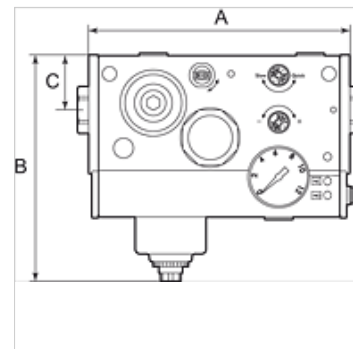

K-WTEH SERIE ONE O DRS

Service units, »ONE« Series, without pressure switch

HANSA FLEX

Īpašības

| | |
|-------------------------------|-----------------------------------|
| ļeejas spiediens | Max. 10 bar |
| Temperatūras diapazons | -10 °C to +50 °C |
| Darba vides | Saspiests gaiss |
| Aizsardzības veids | IP 65 |
| Darba spiediens | 0.5 - 8 bar |
| Spiediena slēdzis | Changeover contact |
| Poru attālums filtra elementā | 20 µm |
| Caurplūdes vērtības mērījums | At 6,3 bar and $\Delta p = 1$ bar |

Norāde

Citi dati pieejami pēc pieprasījuma.

Apraksts

Multifunctional service unit with 6 or 7 functions in a single device: 3/2-way valve (manually operated), filter with automatic drain valve, air ports, pressure regulator, pressure gauge, soft start valve and optional: pressure switch. This combination of extremely good flow rates and a wide range of functions integrated in a single, compact unit saves valuable space and is unmatched by any similar product available in the market! Soft starting independently of the load and easy replacement of the filter cartridge under pressure are just two of the other outstanding features of this amazing device.

| Apzīmējums | Savienojums | Caurplūde (L/min) | A (mm) | B | C (mm) | Spriegums |
|----------------|-------------|-------------------|--------|----------|--------|--|
| K- 07 25 13 79 | G 1/4 | 2400 | 165,5 | 144,0 mm | 35,0 | 24 V DC (for valves and pressure switch) |
| K- 07 25 13 80 | G 3/8 | 3300 | 165,5 | 144,0 mm | 35,0 | 24 V DC (for valves and pressure switch) |
| K- 07 25 13 81 | G 1/2" | 4000 | 165,5 | 144,0 mm | 35,0 | 24 V DC (for valves and pressure switch) |