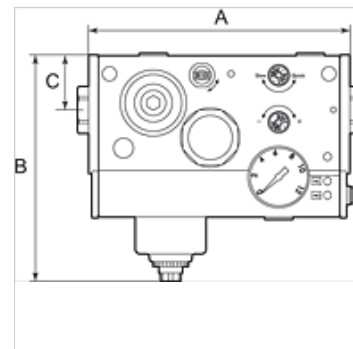

K-WTEH SERIE ONE O DRS

Service units, »ONE« Series, without pressure switch

HANSA FLEX

Īpašības

ļeejas spiediens	Max. 10 bar
Temperatūras diapazons	-10 °C to +50 °C
Darba vides	Saspiests gaiss
Aizsardzības veids	IP 65
Darba spiediens	0.5 - 8 bar
Spiediena slēdzis	Changeover contact
Poru attālums filtra elementā	20 µm
Caurplūdes vērtības mērījums	At 6,3 bar and $\Delta p = 1$ bar

Norāde

Citi dati pieejami pēc pieprasījuma.

Apraksts

Multifunctional service unit with 6 or 7 functions in a single device: 3/2-way valve (manually operated), filter with automatic drain valve, air ports, pressure regulator, pressure gauge, soft start valve and optional: pressure switch. This combination of extremely good flow rates and a wide range of functions integrated in a single, compact unit saves valuable space and is unmatched by any similar product available in the market! Soft starting independently of the load and easy replacement of the filter cartridge under pressure are just two of the other outstanding features of this amazing device.

Apzīmējums	Savienojums	Caurplūde (L/min)	A (mm)	B	C (mm)	Spriegums
K- 07 25 13 79	G 1/4	2400	165,5	144,0 mm	35,0	24 V DC (for valves and pressure switch)
K- 07 25 13 80	G 3/8	3300	165,5	144,0 mm	35,0	24 V DC (for valves and pressure switch)
K- 07 25 13 81	G 1/2"	4000	165,5	144,0 mm	35,0	24 V DC (for valves and pressure switch)