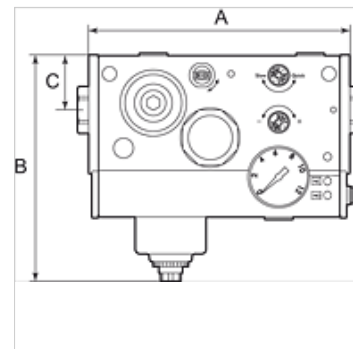

K-WTEH SERIE ONE M DRS

Service units, »ONE« Series, with pressure switch

HANSA FLEX

Īpašības

ļeejas spiediens	Max. 10 bar
Temperatūras diapazons	-10 °C to +50 °C
Darba vides	Saspiests gaiss
Aizsardzības veids	IP 65
Darba spiediens	0.5 - 8 bar
Spiediena slēdzis	Changeover contact
Poru attālums filtra elementā	20 µm
Caurplūdes vērtības mērījums	At 6,3 bar and $\Delta p = 1$ bar

Norāde

Citi dati pieejami pēc pieprasījuma.

Apraksts

Multifunctional service unit with 6 or 7 functions in a single device: 3/2-way valve (manually operated), filter with automatic drain valve, air ports, pressure regulator, pressure gauge, soft start valve and optional: pressure switch. This combination of extremely good flow rates and a wide range of functions integrated in a single, compact unit saves valuable space and is unmatched by any similar product available in the market! Soft starting independently of the load and easy replacement of the filter cartridge under pressure are just two of the other outstanding features of this amazing device.

Apzīmējums	Savienojums	Caurplūde (L/min)	A (mm)	B	C (mm)	Spriegums
K- 07 25 13 82	G 1/4	2400	165,5	144,0 mm	35,0	24 V DC (for valves and pressure switch)
K- 07 25 13 83	G 3/8	3300	165,5	144,0 mm	35,0	24 V DC (for valves and pressure switch)
K- 07 25 13 84	G 1/2	4000	165,5	144,0 mm	35,0	24 V DC (for valves and pressure switch)