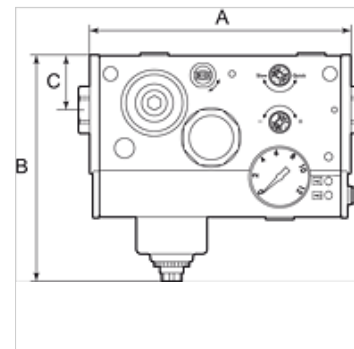

K-WTEH SERIE ONE M DRS

Service units, »ONE« Series, with pressure switch

HANSA FLEX

Īpašības

ļeejas spiediens	Max. 10 bar
Temperatūras diapazons	-10 °C to +50 °C
Darba vides	Saspiests gaiss
Aizsardzības veids	IP 65
Darba spiediens	0.5 - 8 bar
Spiediena slēdzis	Changeover contact
Poru attālums filtra elementā	20 µm
Caurplūdes vērtības mērījums	At 6,3 bar and $\Delta p = 1$ bar

Norāde

Citi dati pieejami pēc pieprasījuma.

Apraksts

Multifunctional service unit with 6 or 7 functions in a single device: 3/2-way valve (manually operated), filter with automatic drain valve, air ports, pressure regulator, pressure gauge, soft start valve and optional: pressure switch. This combination of extremely good flow rates and a wide range of functions integrated in a single, compact unit saves valuable space and is unmatched by any similar product available in the market! Soft starting independently of the load and easy replacement of the filter cartridge under pressure are just two of the other outstanding features of this amazing device.

Apzīmējums	Savienojums	Caurplūde (L/min)	A (mm)	B	C (mm)	Spriegums
K- 07 25 13 82	G 1/4	2400	165,5	144,0 mm	35,0	24 V DC (for valves and pressure switch)
K- 07 25 13 83	G 3/8	3300	165,5	144,0 mm	35,0	24 V DC (for valves and pressure switch)
K- 07 25 13 84	G 1/2	4000	165,5	144,0 mm	35,0	24 V DC (for valves and pressure switch)