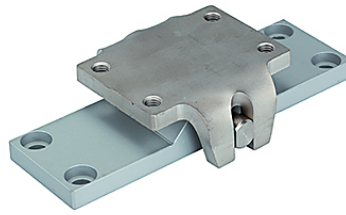

K-SCHWENKBA LASTAUFNAHME

Swing support

HANSA FLEX

Īpašības

Modelis Rocker mounted on pin

Papildu informācija

Important: The scope of supply does not include a connector. Please order separately.

Adjustable limit switches with shock absorber available on request.

Izstrādājums

Apzīmējums	Ø virzulim	Modelis
K- 07 15 22 25	16 mm	1 kit for replacements on the standard cylinder
K- 07 15 22 26	25 mm	1 kit for replacements on the standard cylinder
K- 07 15 22 27	32 - 40 mm	1 kit for replacements on the standard cylinder
K- 07 15 22 28	63 mm	1 kit for replacements on the standard cylinder