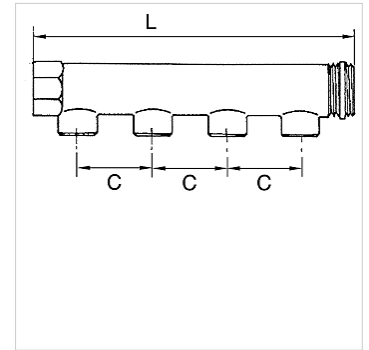

K-VTST 4 AB MS

Distributor pieces, brass, with 4 outlets

HANSA FLEX

Īpašības

Savienojums	G 3/4 and G 1 incl. PTFE-sealing at outer thread, G 1 1/4 without sealing
Eksploatācijas spiediens	maks. 10 bar

Norāde

Citi dati pieejami pēc pieprasījuma.

Apraksts

For assembling compressed air taps. End fittings with 1 x male and 1 x female thread, outlets optionally with male or female thread.

Izstrādājums

Apzīmējums	Izejas pieslēgums	Ieejas pieslēgums	C (mm)	L (mm)
K- 07 40 52 85	4 x 1/2 male	2 x 3/4	50,0	210,0
K- 07 40 52 86	4 x 1/2 female	2 x 3/4	50,0	210,0
K- 07 40 52 87	4 x 1/2 male	2 x 1	50,0	213,0
K- 07 40 52 88	4 x 1/2 female	2 x 1	50,0	213,0
K- 07 40 52 89	4 x 1/2 male	2 x 1 1/4	60,0	257,0
K- 07 40 52 90	4 x 1/2 female	2 x 1 1/4	60,0	257,0